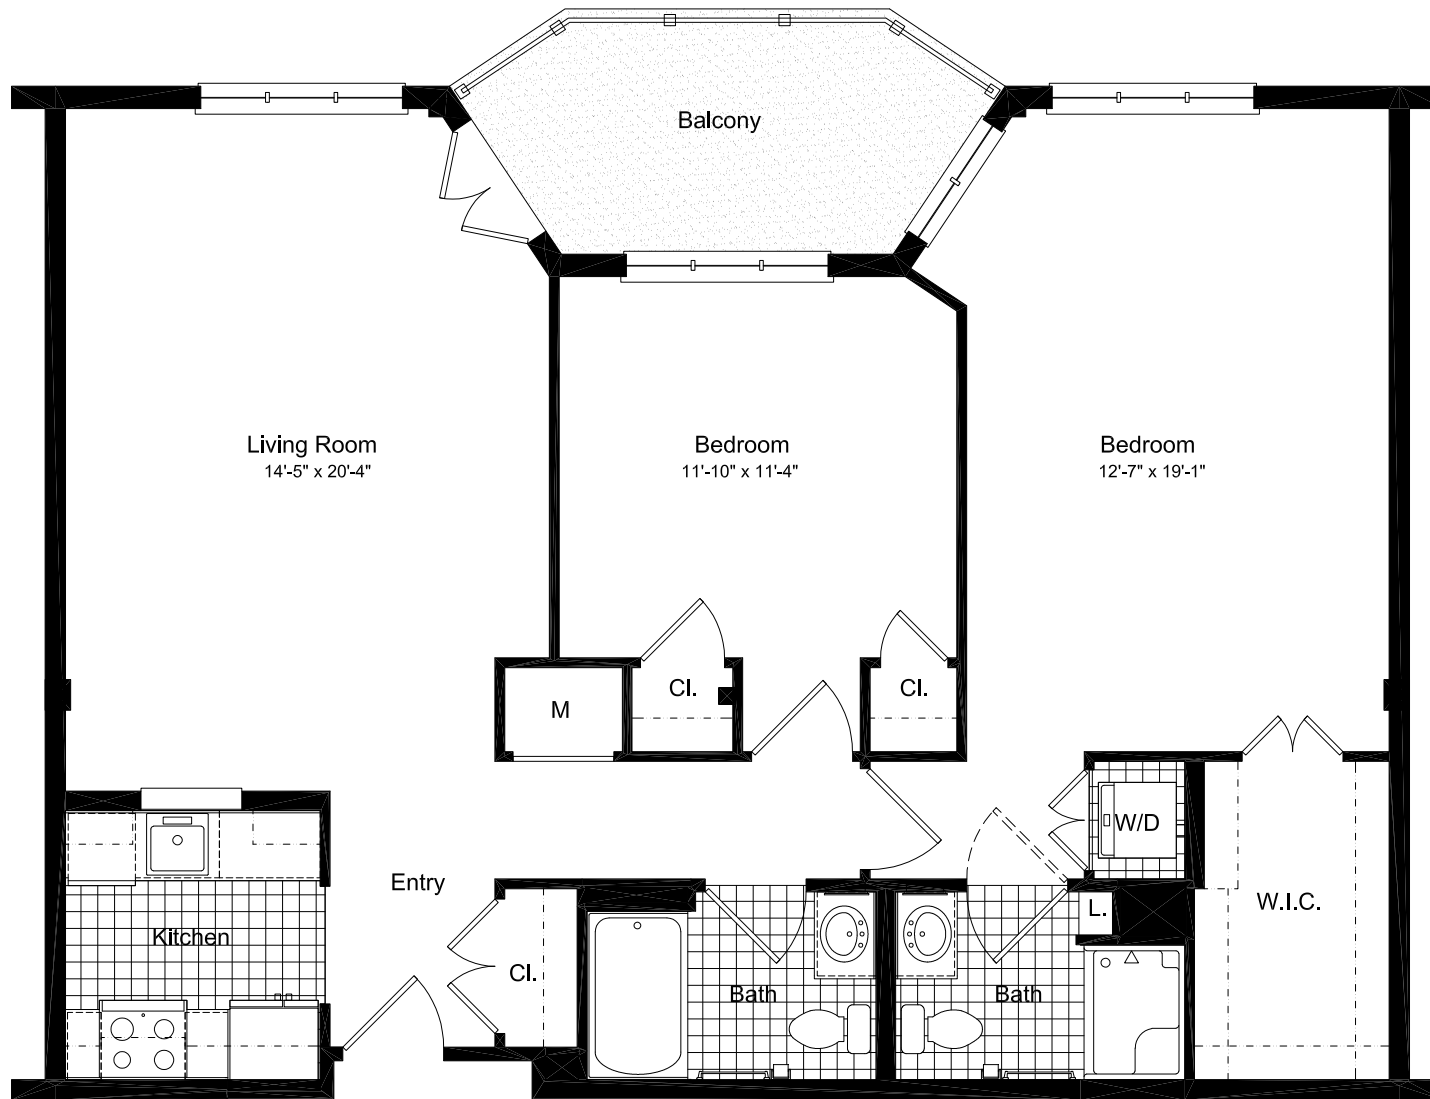

# THE MOUNT AIRY

2 BEDROOMS, 2 BATHS

APARTMENT

1,126 sq. ft.

THE HILL AT WHITEMARSH

4000 FOX HOUND DRIVE ~ LAFAYETTE HILL, PA 19444 • PHONE: 215.402.8500 ~ FAX 215.402.8501 ~ TOLL-FREE 800-315-4103 ~ [www.thehillatwhitemarsh.org](http://www.thehillatwhitemarsh.org)

# THE RITTENHOUSE

2 BEDROOMS, 2 BATHS

APARTMENT

1,276 sq. ft.

THE HILL AT WHITEMARSH

4000 FOX HOUND DRIVE ~ LAFAYETTE HILL, PA 19444 • PHONE: 215.402.8500 ~ FAX 215.402.8501 ~ TOLL-FREE 800-315-4103 ~ [www.thehillatwhitemarsh.org](http://www.thehillatwhitemarsh.org)