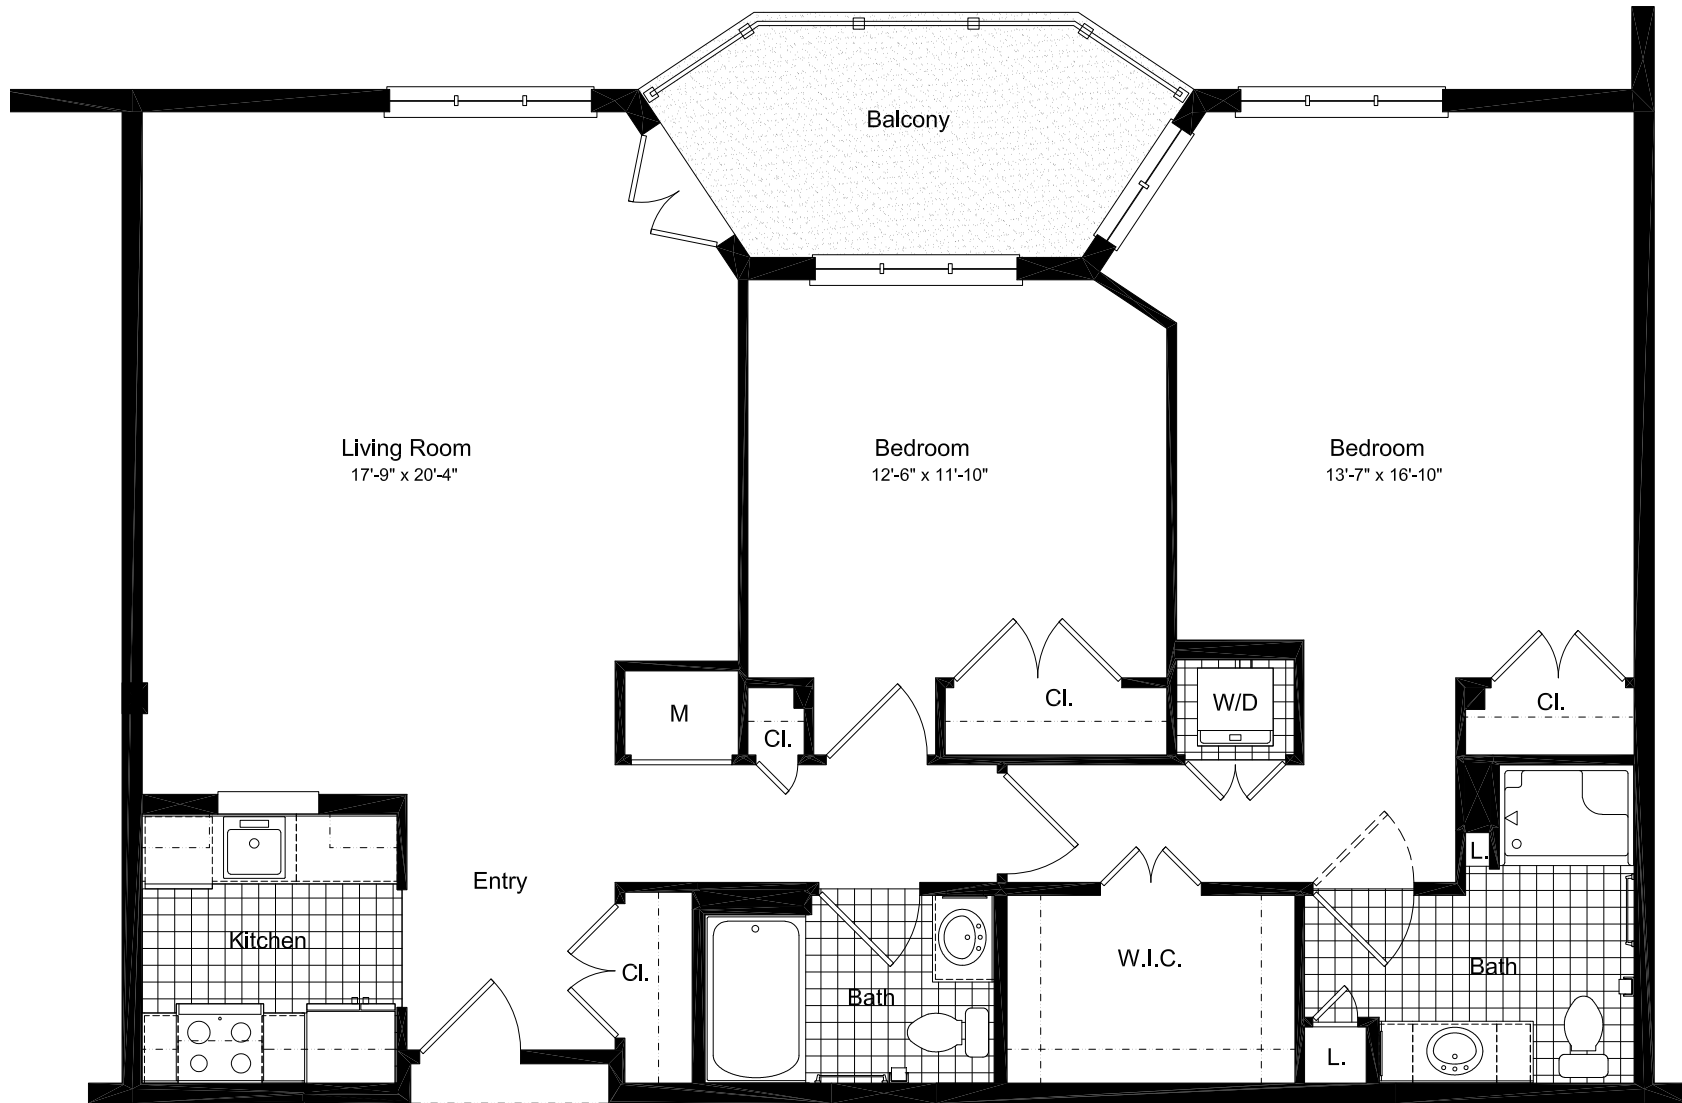

# THE MOUNT AIRY

2 BEDROOMS, 2 BATHS

APARTMENT

1,126 sq. ft.

THE HILL AT WHITEMARSH

4000 FOX HOUND DRIVE ~ LAFAYETTE HILL, PA 19444 • PHONE: 215.402.8500 ~ FAX 215.402.8501 ~ TOLL-FREE 800-315-4103 ~ [www.thehillatwhitemarsh.org](http://www.thehillatwhitemarsh.org)

# THE RITTENHOUSE

2 BEDROOMS, 2 BATHS

APARTMENT

1,276 sq. ft.

THE HILL AT WHITEMARSH

4000 FOX HOUND DRIVE ~ LAFAYETTE HILL, PA 19444 • PHONE: 215.402.8500 ~ FAX 215.402.8501 ~ TOLL-FREE 800-315-4103 ~ [www.thehillatwhitemarsh.org](http://www.thehillatwhitemarsh.org)