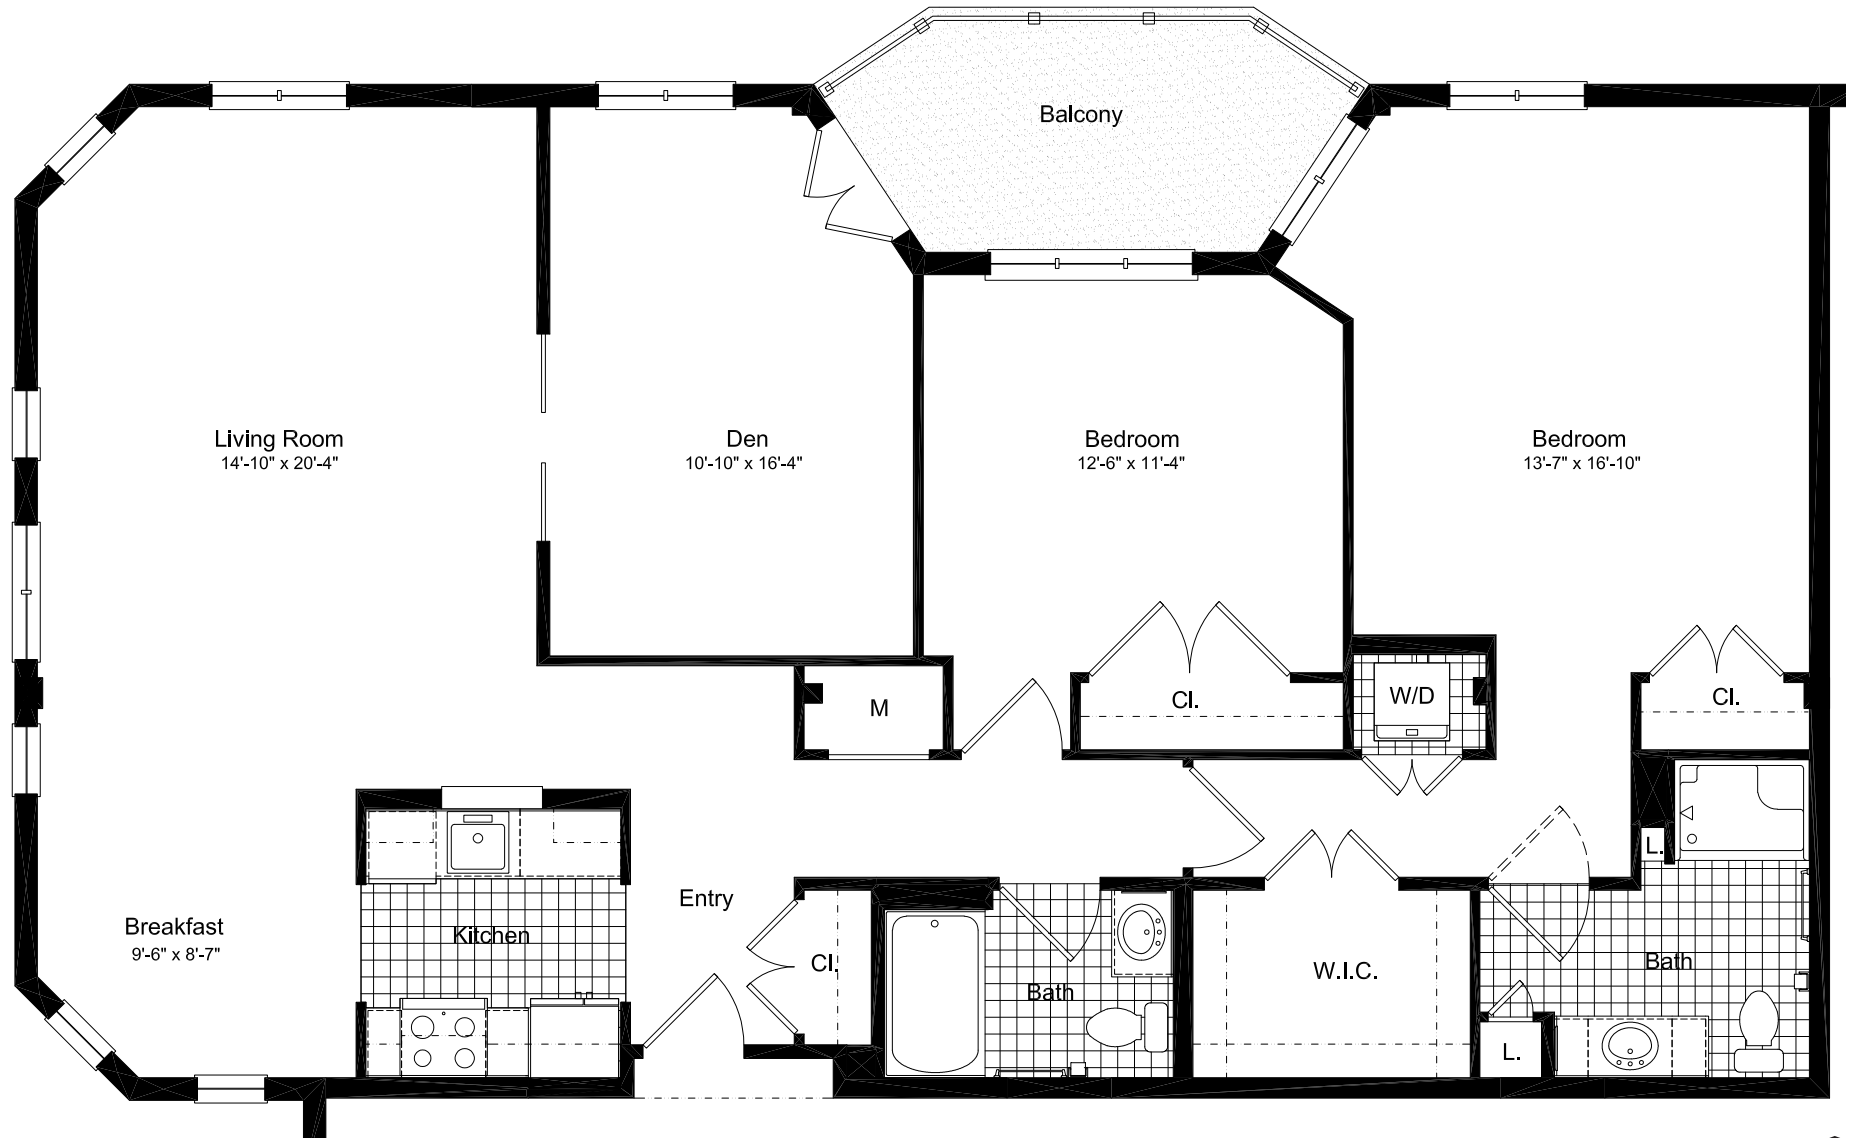

THE RITTENHOUSE

2 BEDROOMS, 2 BATHS

APARTMENT

1,276 sq. ft.

THE HILL AT WHITEMARSH

4000 FOX HOUND DRIVE ~ LAFAYETTE HILL, PA 19444 • PHONE: 215.402.8500 ~ FAX 215.402.8501 ~ TOLL-FREE 800-315-4103 ~ www.thehillatwhitemarsh.org

MAINLINE

2 BEDROOMS, DEN, 2 BATHS

APARTMENT

1,522 sq. ft.

THE HILL AT WHITEMARSH

4000 FOX HOUND DRIVE ~ LAFAYETTE HILL, PA 19444 • PHONE: 215.402.8500 ~ FAX 215.402.8501 ~ TOLL-FREE 800-315-4103 ~ www.thehillatwhitemarsh.org