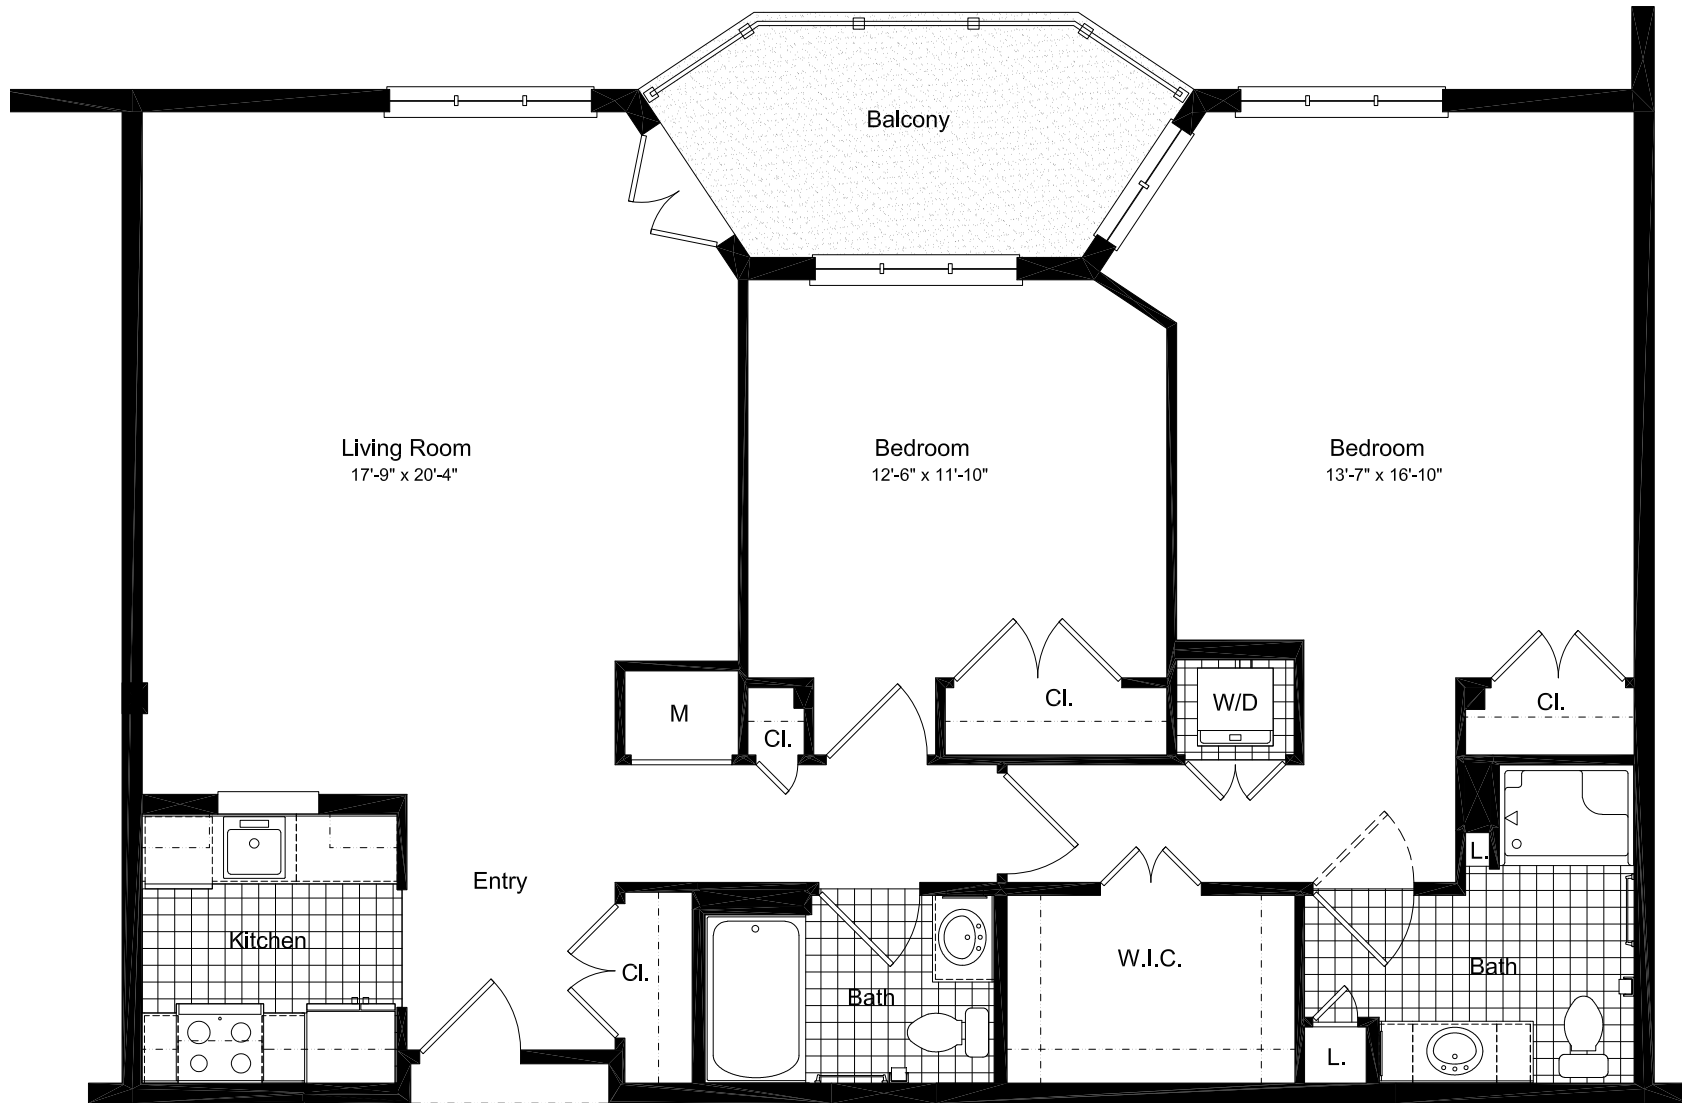

THE MOUNT AIRY

2 BEDROOMS, 2 BATHS

APARTMENT

1,126 sq. ft.

THE HILL AT WHITEMARSH

4000 FOX HOUND DRIVE ~ LAFAYETTE HILL, PA 19444 • PHONE: 215.402.8500 ~ FAX 215.402.8501 ~ TOLL-FREE 800-315-4103 ~ www.thehillatwhitemarsh.org

THE RITTENHOUSE

2 BEDROOMS, 2 BATHS

APARTMENT

1,276 sq. ft.

THE HILL AT WHITEMARSH

4000 FOX HOUND DRIVE ~ LAFAYETTE HILL, PA 19444 • PHONE: 215.402.8500 ~ FAX 215.402.8501 ~ TOLL-FREE 800-315-4103 ~ www.thehillatwhitemarsh.org

MAINLINE

2 BEDROOMS, DEN, 2 BATHS

APARTMENT

1,522 sq. ft.

THE HILL AT WHITEMARSH

4000 FOX HOUND DRIVE ~ LAFAYETTE HILL, PA 19444 • PHONE: 215.402.8500 ~ FAX 215.402.8501 ~ TOLL-FREE 800-315-4103 ~ www.thehillatwhitemarsh.org