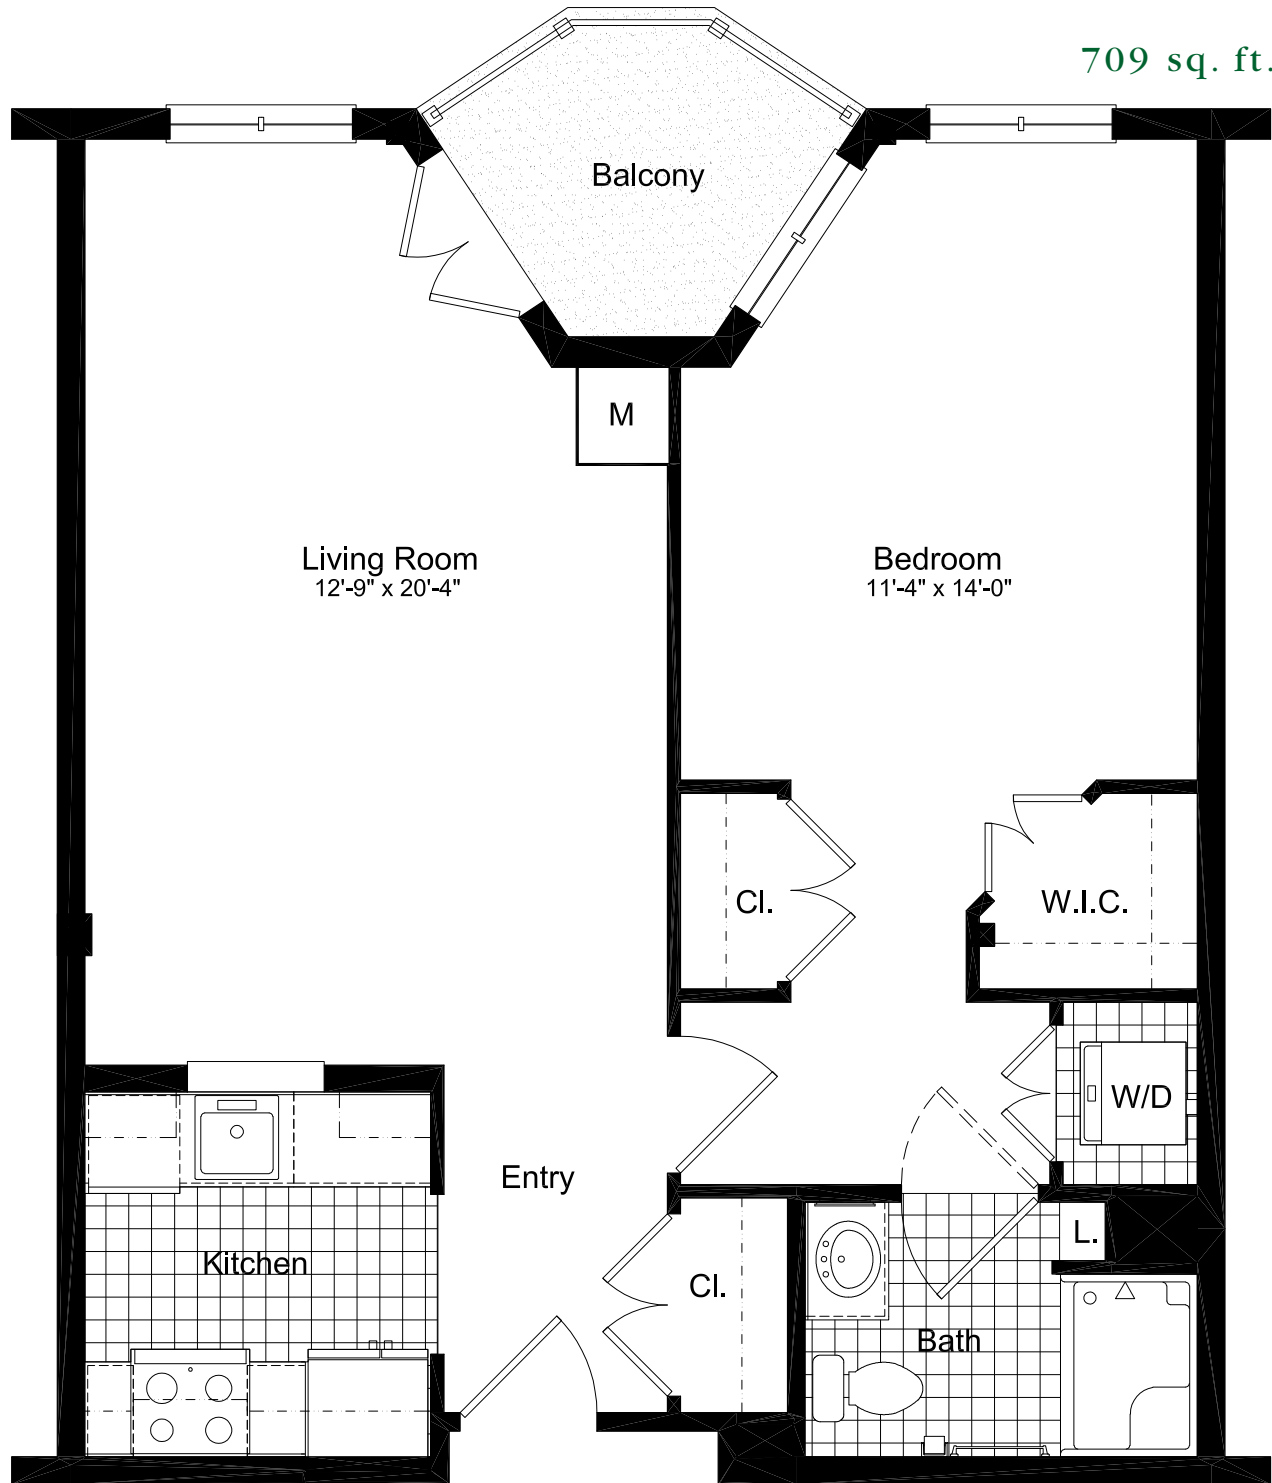

THE PLYMOUTH MEETING

Apartment
1 BEDROOM, 1 BATH

709 sq. ft.

THE HILL AT WHITEMARSH

4000 FOX HOUND DRIVE ~ LAFAYETTE HILL, PA 19444

PHONE: 215.402.8500 ~ FAX 215.402.8501 ~ TOLL-FREE 800-315-4103 ~ www.thehillatwhitemarsh.org

THE LAFAYETTE

APARTMENT

1 BEDROOM, DEN, 1 1/2 BATHS

986 sq. ft.

THE HILL AT WHITEMARSH

4000 FOX HOUND DRIVE ~ LAFAYETTE HILL, PA 19444

PHONE: 215.402.8500 ~ FAX 215.402.8501 ~ TOLL-FREE 800-315-4103 ~ www.thehillatwhitemarsh.org

THE MOUNT AIRY

2 BEDROOMS, 2 BATHS

APARTMENT

1,126 sq. ft.

THE HILL AT WHITEMARSH

4000 FOX HOUND DRIVE ~ LAFAYETTE HILL, PA 19444 • PHONE: 215.402.8500 ~ FAX 215.402.8501 ~ TOLL-FREE 800-315-4103 ~ www.thehillatwhitemarsh.org

MAINLINE

2 BEDROOMS, DEN, 2 BATHS

APARTMENT

1,522 sq. ft.

THE HILL AT WHITEMARSH

4000 FOX HOUND DRIVE ~ LAFAYETTE HILL, PA 19444 • PHONE: 215.402.8500 ~ FAX 215.402.8501 ~ TOLL-FREE 800-315-4103 ~ www.thehillatwhitemarsh.org