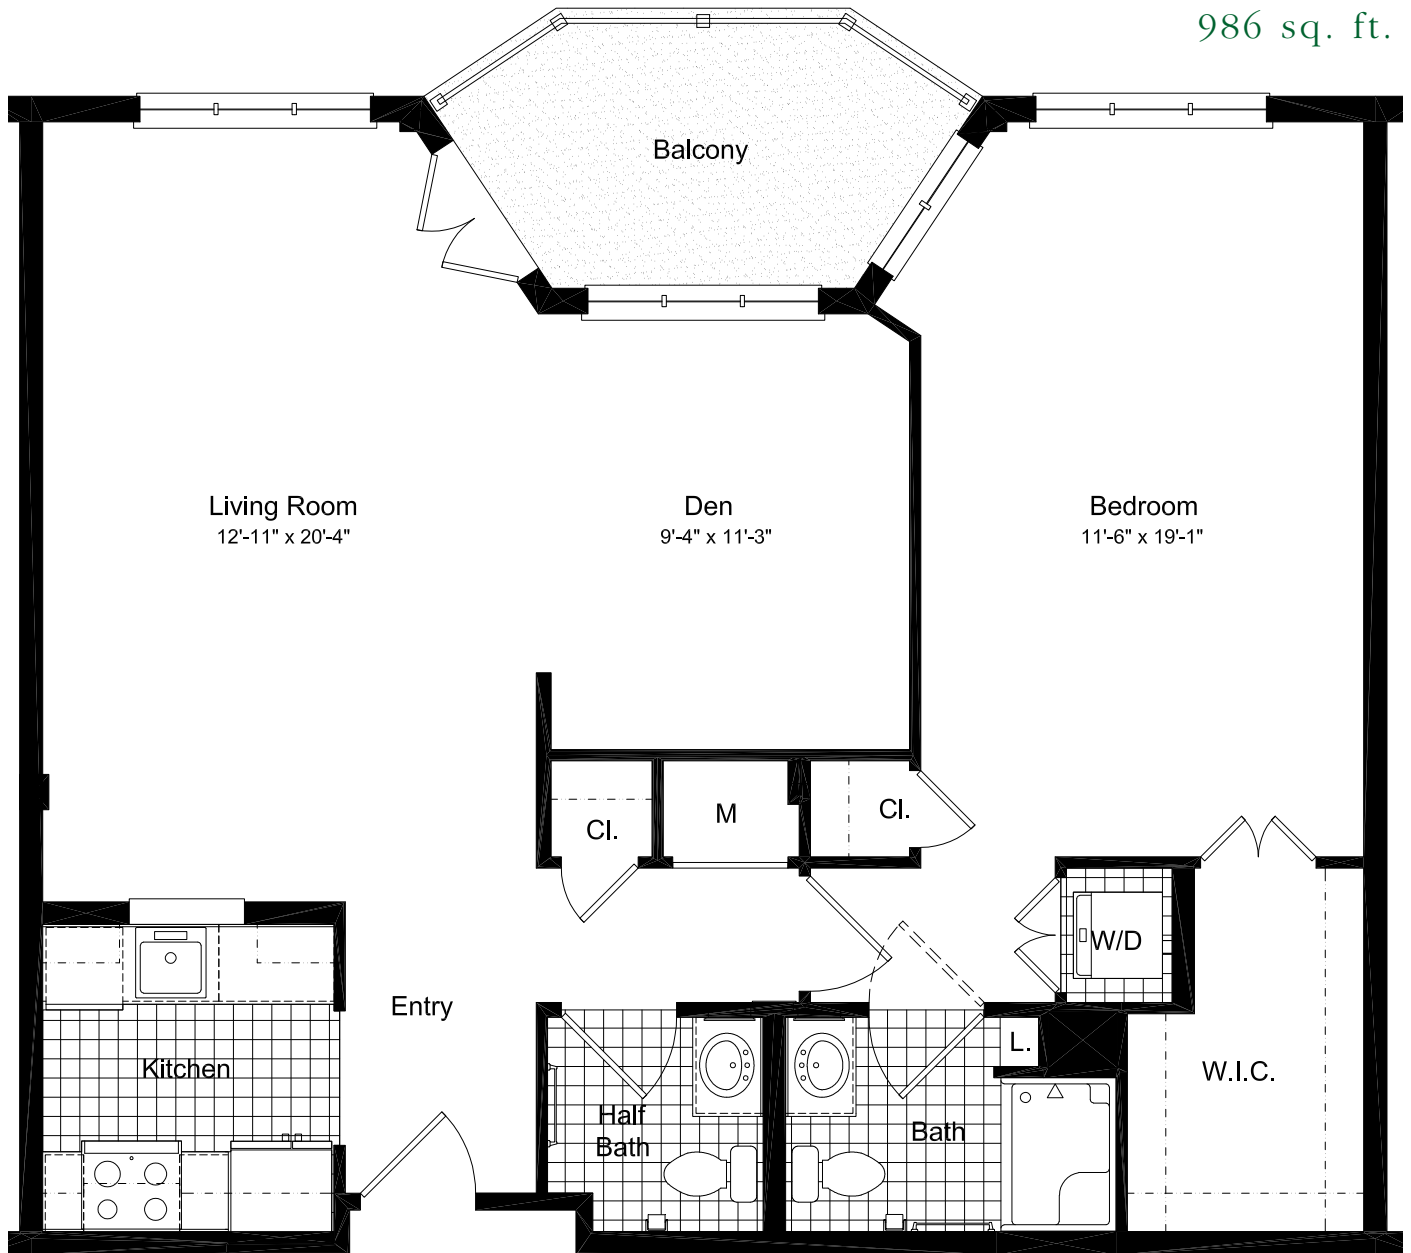

THE PLYMOUTH MEETING

Apartment
1 BEDROOM, 1 BATH

709 sq. ft.

THE HILL AT WHITEMARSH

4000 FOX HOUND DRIVE ~ LAFAYETTE HILL, PA 19444

PHONE: 215.402.8500 ~ FAX 215.402.8501 ~ TOLL-FREE 800-315-4103 ~ www.thehillatwhitemarsh.org

THE LAFAYETTE

APARTMENT

1 BEDROOM, DEN, 1 1/2 BATHS

986 sq. ft.

THE HILL AT WHITEMARSH

4000 FOX HOUND DRIVE ~ LAFAYETTE HILL, PA 19444

PHONE: 215.402.8500 ~ FAX 215.402.8501 ~ TOLL-FREE 800-315-4103 ~ www.thehillatwhitemarsh.org

THE MOUNT AIRY

2 BEDROOMS, 2 BATHS

APARTMENT

1,126 sq. ft.

THE HILL AT WHITEMARSH

4000 FOX HOUND DRIVE ~ LAFAYETTE HILL, PA 19444 • PHONE: 215.402.8500 ~ FAX 215.402.8501 ~ TOLL-FREE 800-315-4103 ~ www.thehillatwhitemarsh.org

MAINLINE

2 BEDROOMS, DEN, 2 BATHS

APARTMENT

1,522 sq. ft.

THE HILL AT WHITEMARSH

4000 FOX HOUND DRIVE ~ LAFAYETTE HILL, PA 19444 • PHONE: 215.402.8500 ~ FAX 215.402.8501 ~ TOLL-FREE 800-315-4103 ~ www.thehillatwhitemarsh.org