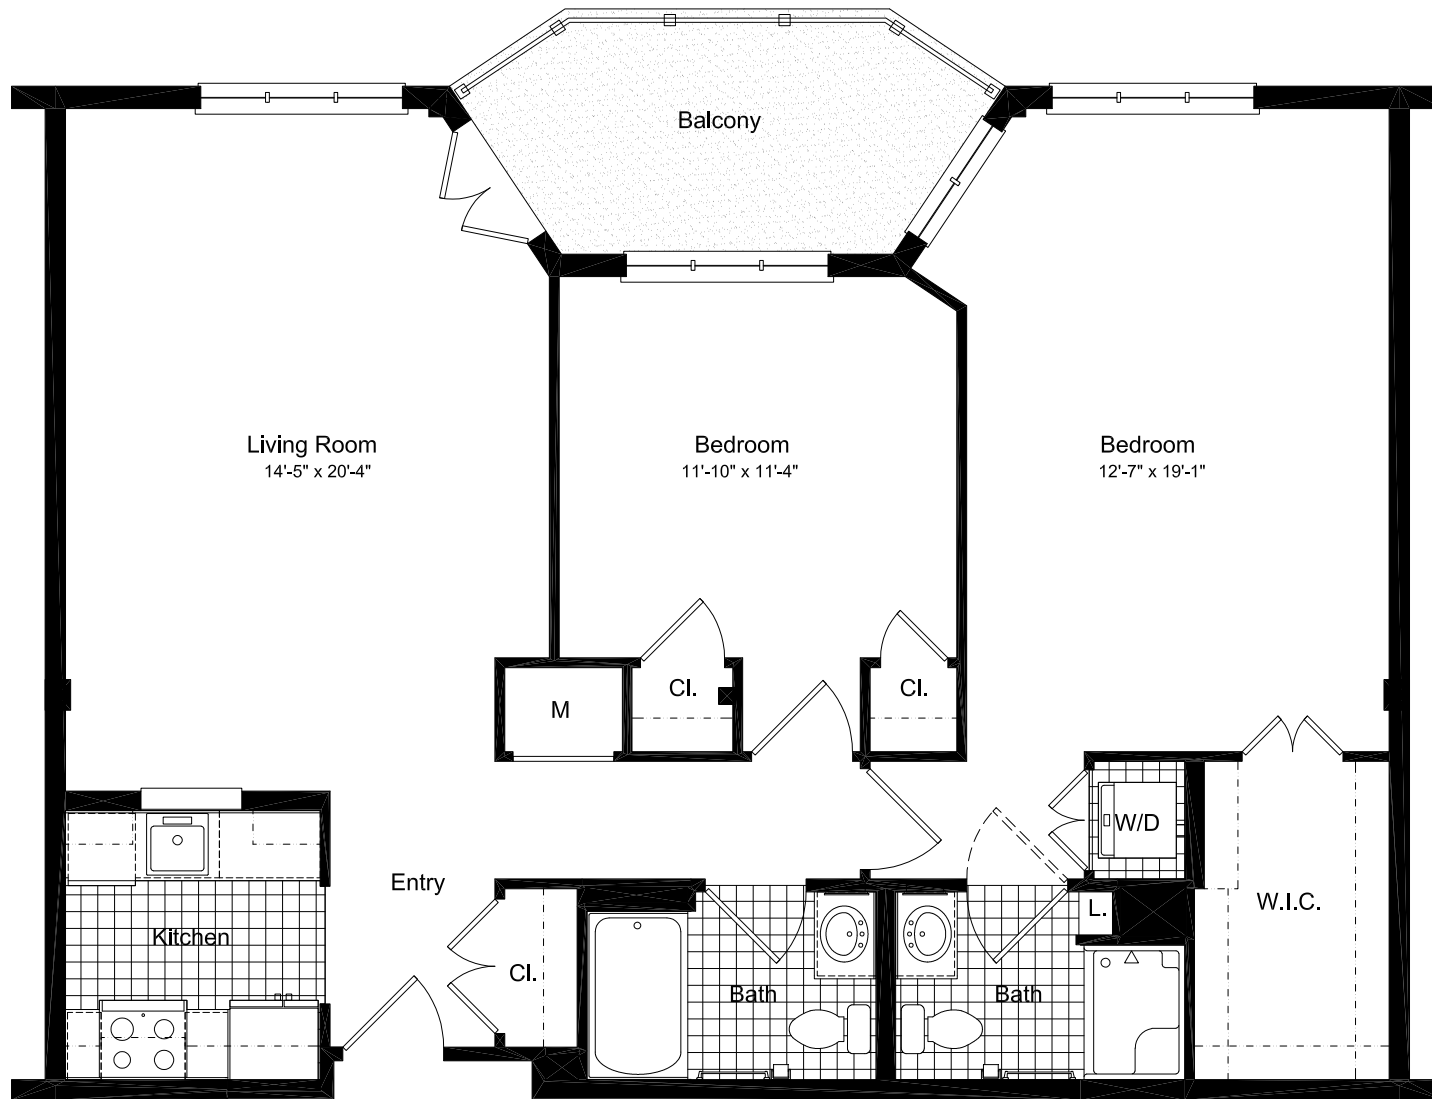

THE LAFAYETTE

APARTMENT

1 BEDROOM, DEN, 1 1/2 BATHS

986 sq. ft.

THE HILL AT WHITEMARSH

4000 FOX HOUND DRIVE ~ LAFAYETTE HILL, PA 19444

PHONE: 215.402.8500 ~ FAX 215.402.8501 ~ TOLL-FREE 800-315-4103 ~ www.thehillatwhitemarsh.org

THE MOUNT AIRY

2 BEDROOMS, 2 BATHS

APARTMENT

1,126 sq. ft.

THE HILL AT WHITEMARSH

4000 FOX HOUND DRIVE ~ LAFAYETTE HILL, PA 19444 • PHONE: 215.402.8500 ~ FAX 215.402.8501 ~ TOLL-FREE 800-315-4103 ~ www.thehillatwhitemarsh.org