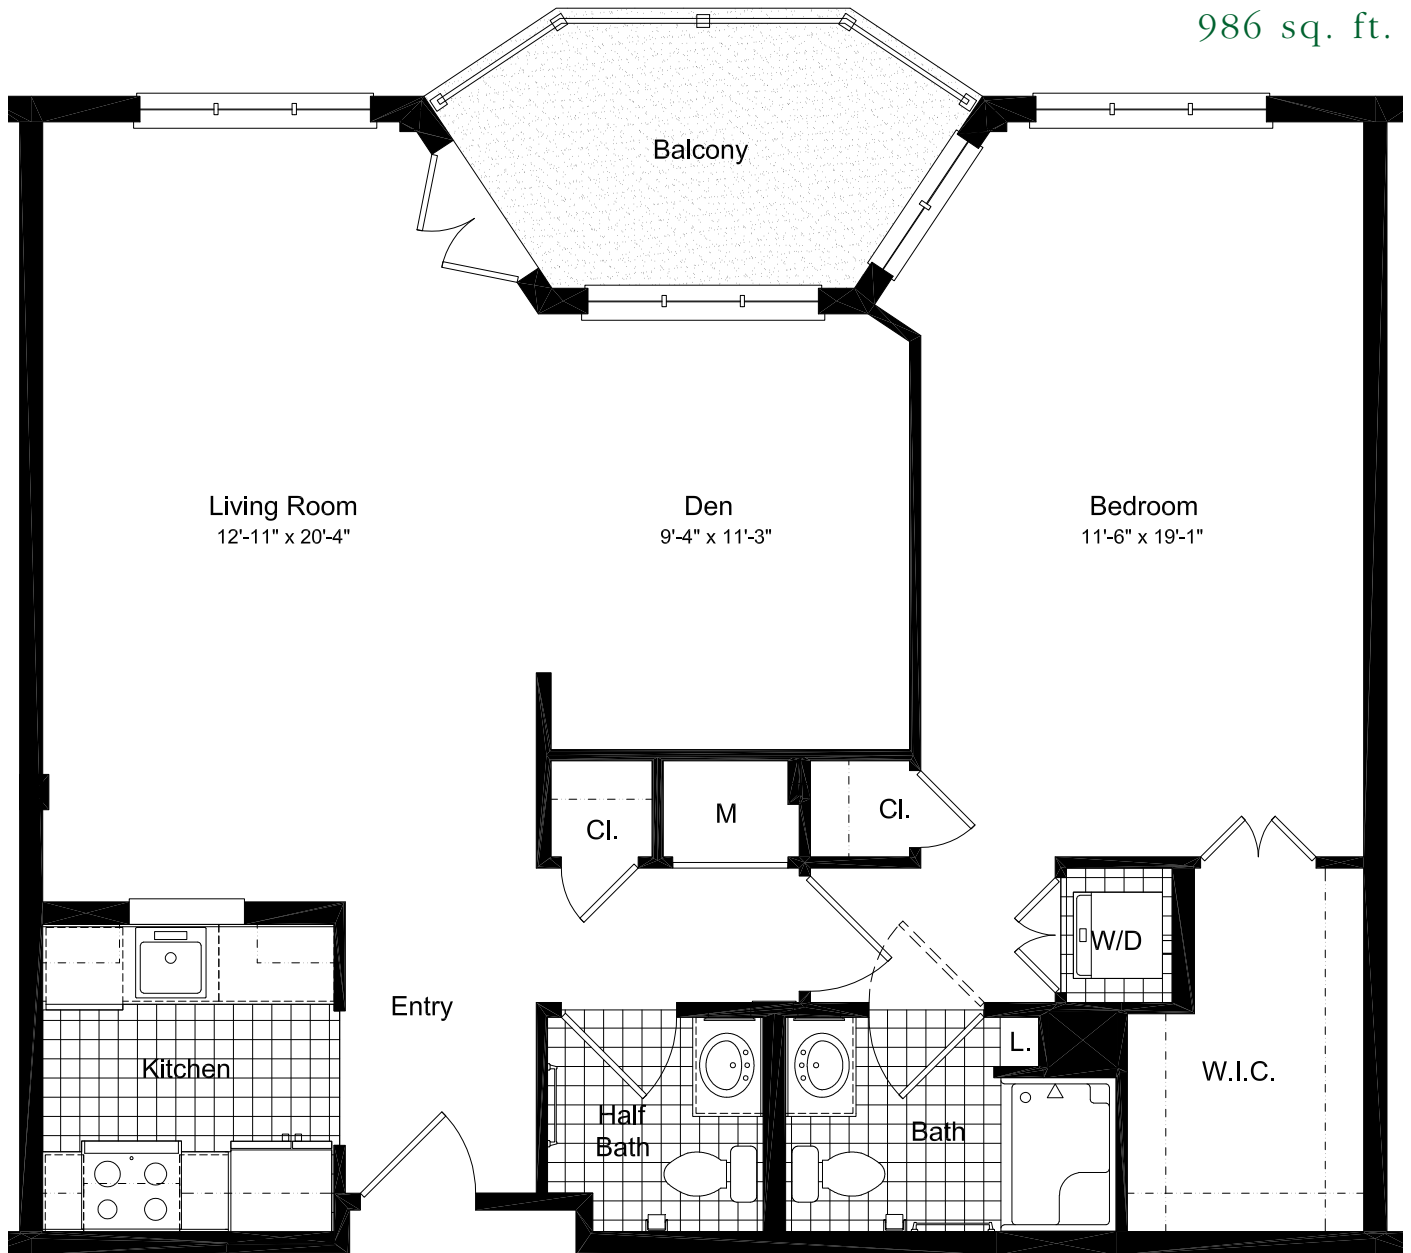

THE LAFAYETTE

APARTMENT

1 BEDROOM, DEN, 1 1/2 BATHS

986 sq. ft.

THE HILL AT WHITEMARSH

4000 FOX HOUND DRIVE ~ LAFAYETTE HILL, PA 19444

PHONE: 215.402.8500 ~ FAX 215.402.8501 ~ TOLL-FREE 800-315-4103 ~ www.thehillatwhitemarsh.org