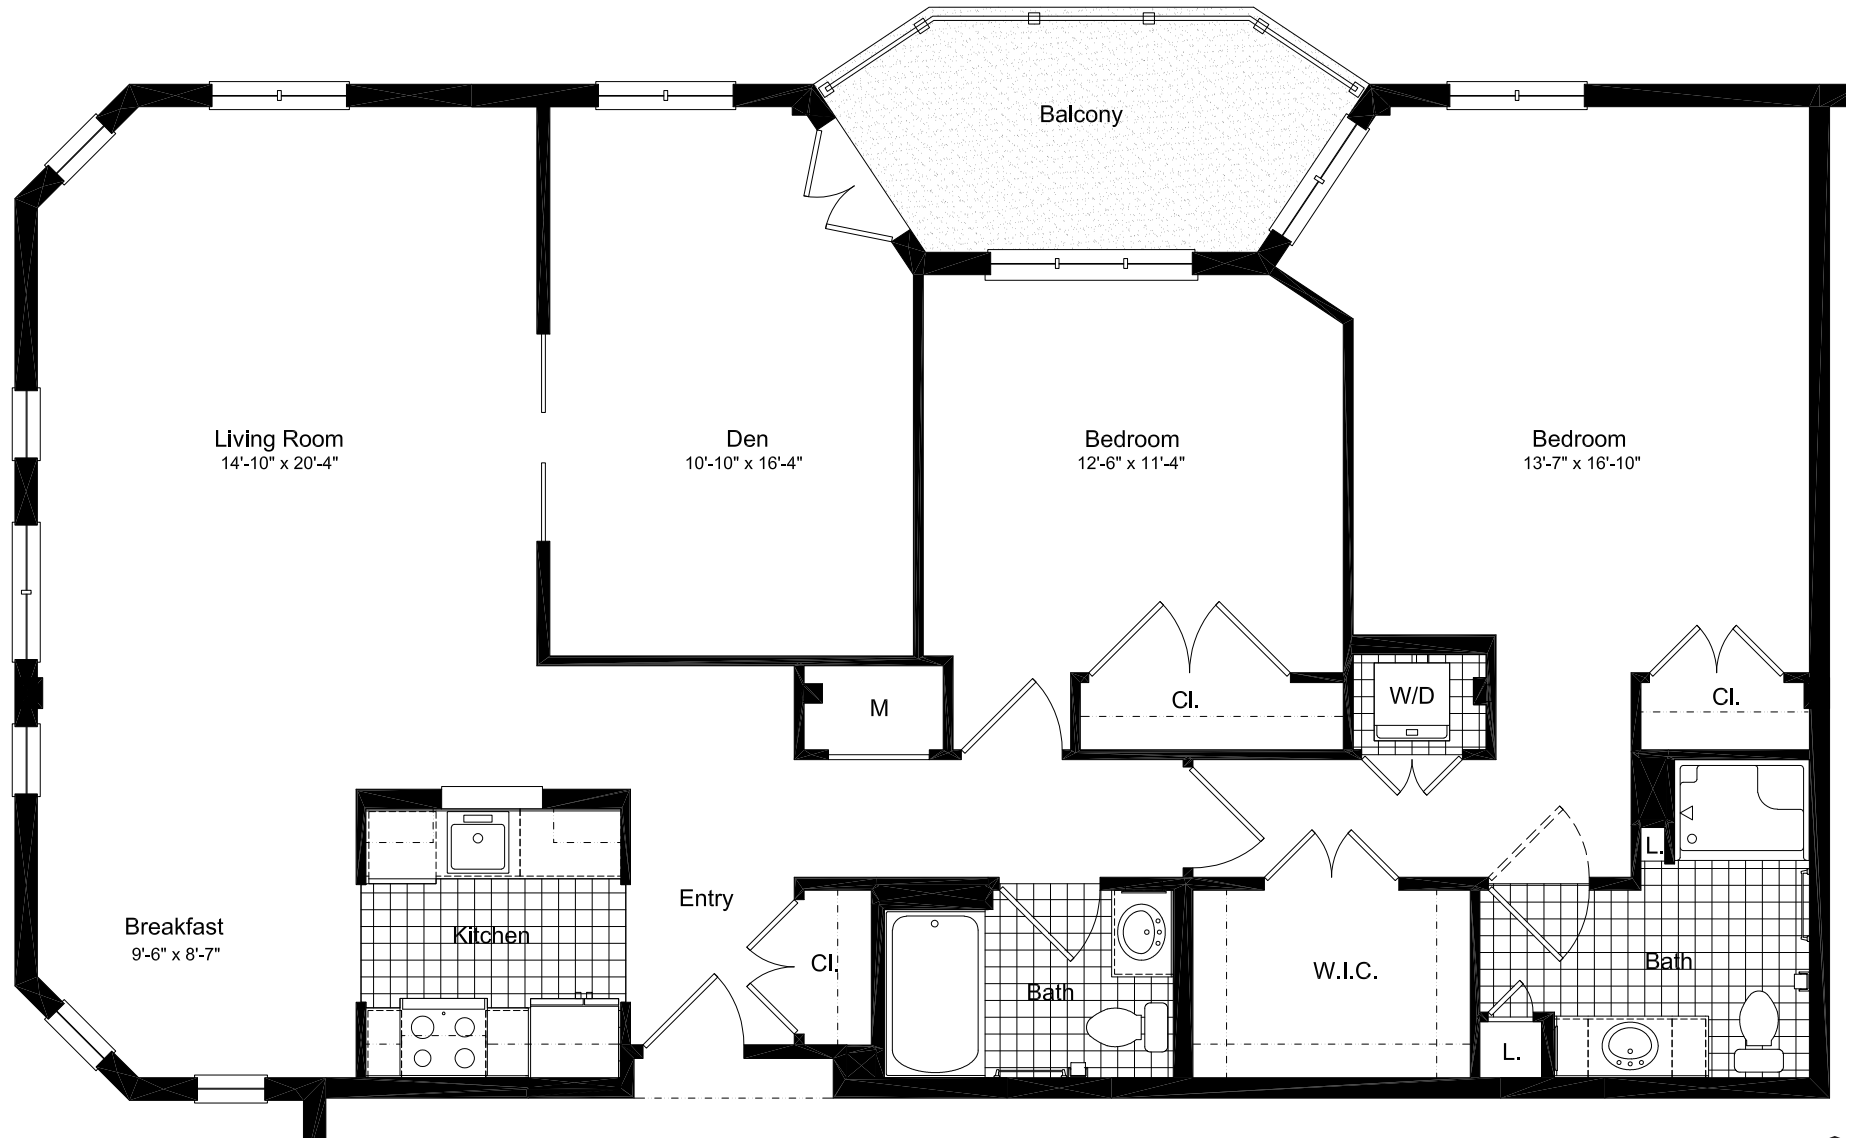

MAINLINE

2 BEDROOMS, DEN, 2 BATHS

APARTMENT

1,522 sq. ft.

THE HILL AT WHITEMARSH

4000 FOX HOUND DRIVE ~ LAFAYETTE HILL, PA 19444 • PHONE: 215.402.8500 ~ FAX 215.402.8501 ~ TOLL-FREE 800-315-4103 ~ www.thehillatwhitemarsh.org