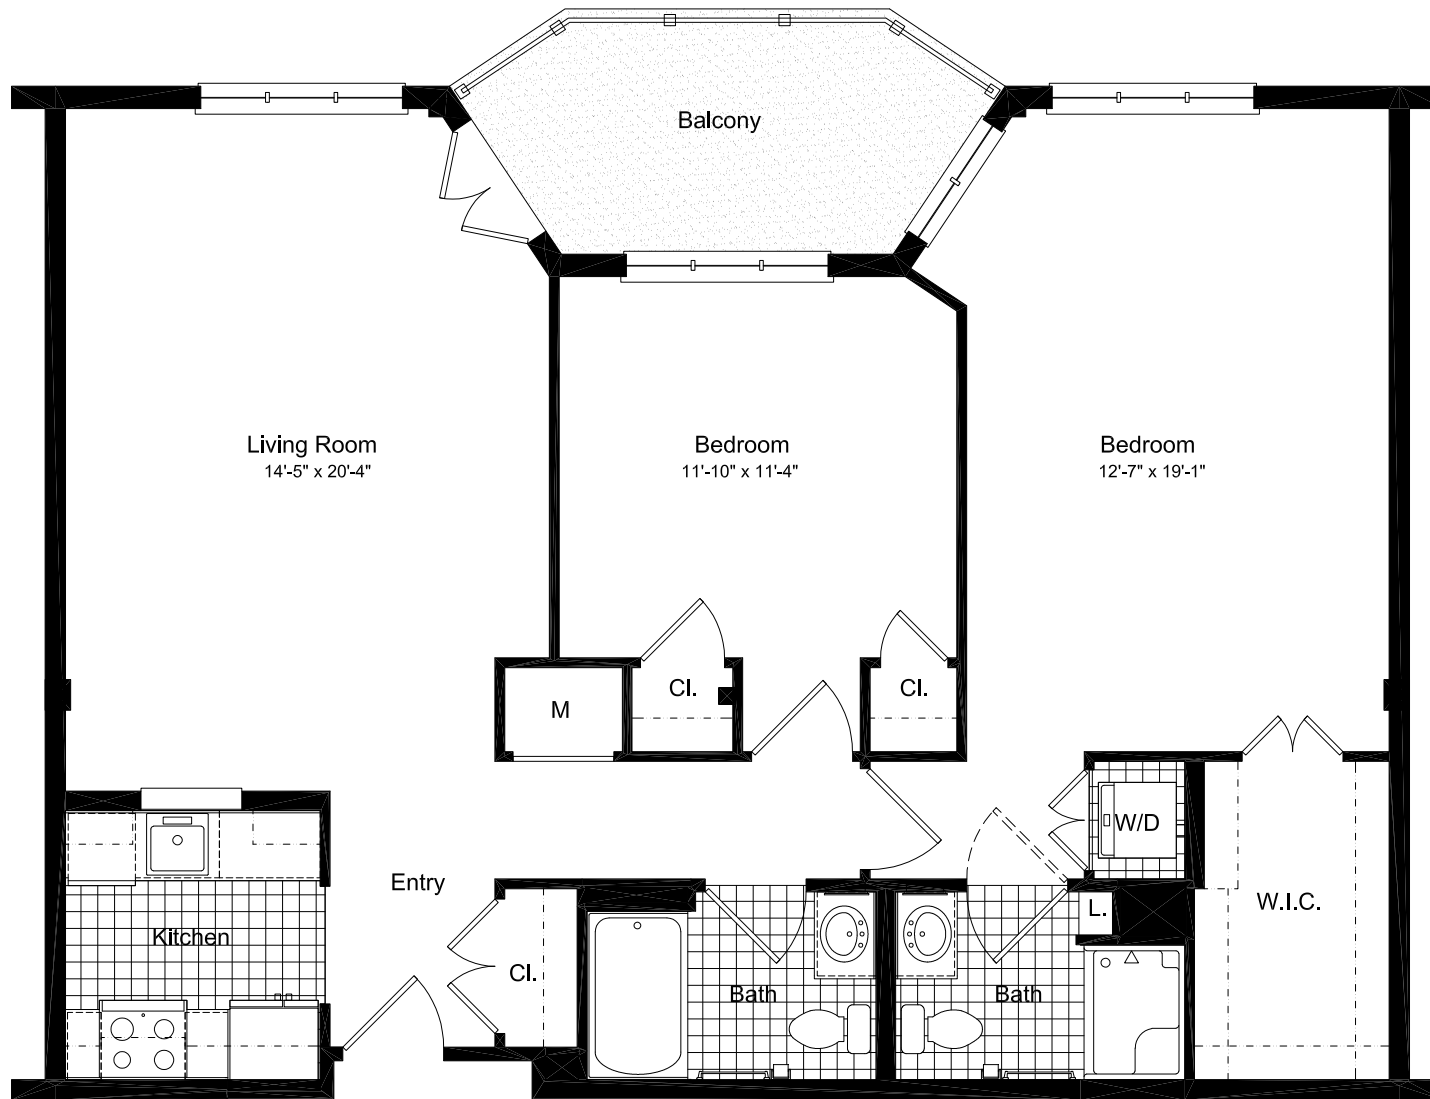

THE MOUNT AIRY

2 BEDROOMS, 2 BATHS

APARTMENT

1,126 sq. ft.

THE HILL AT WHITEMARSH

4000 FOX HOUND DRIVE ~ LAFAYETTE HILL, PA 19444 • PHONE: 215.402.8500 ~ FAX 215.402.8501 ~ TOLL-FREE 800-315-4103 ~ www.thehillatwhitemarsh.org