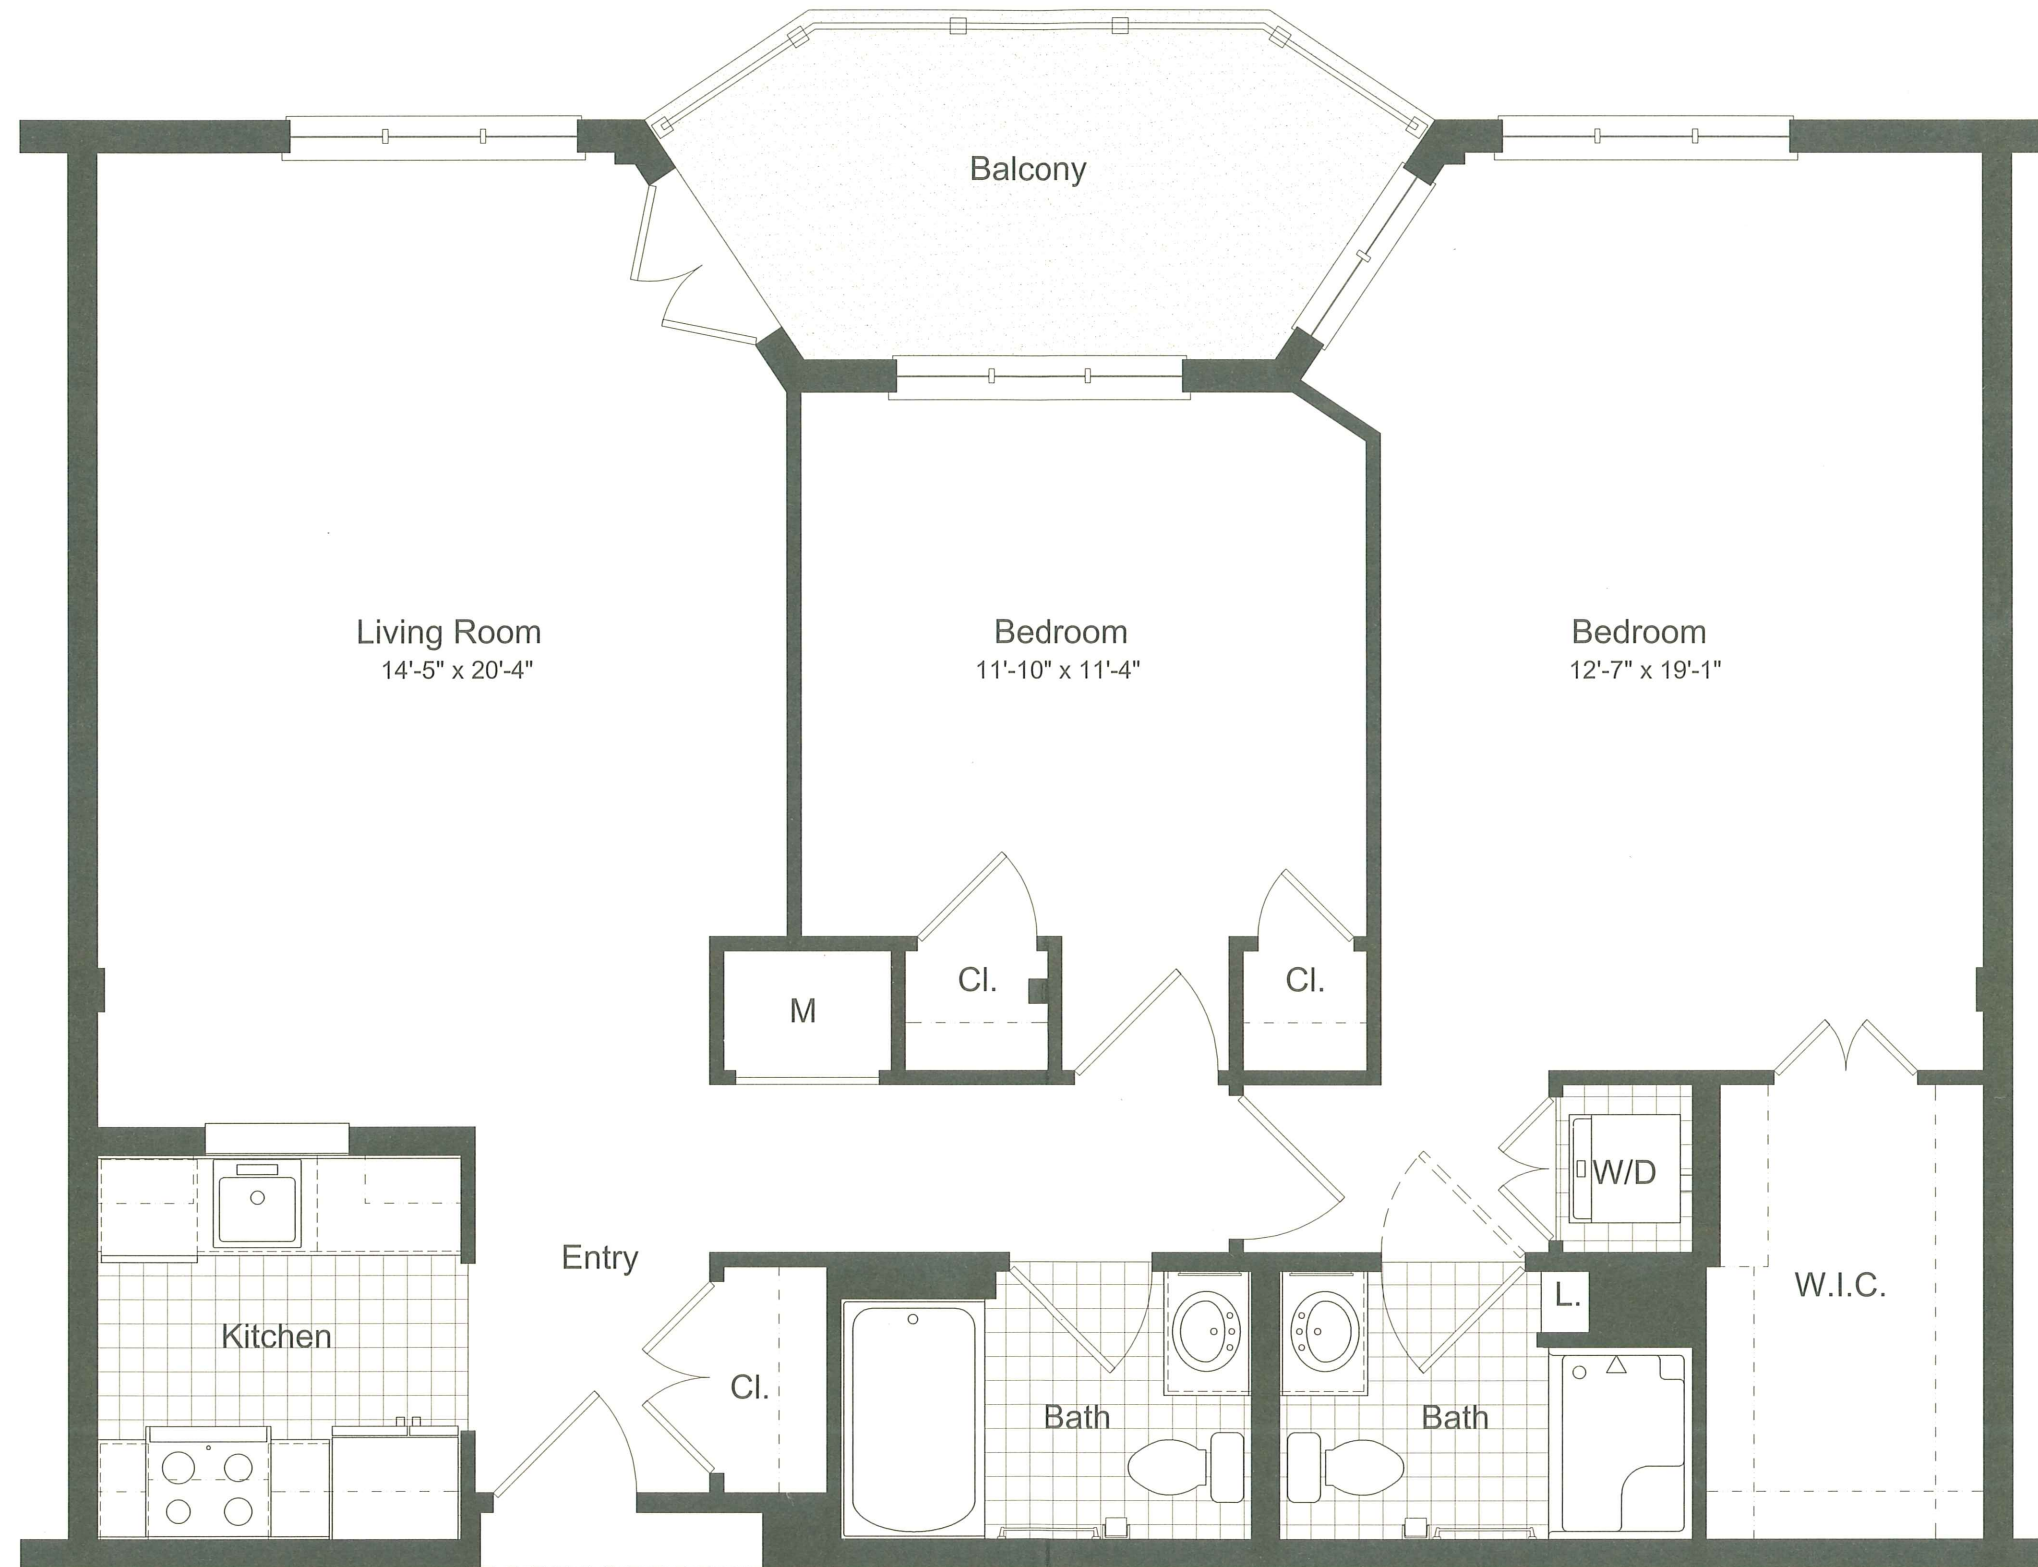

THE MOUNT AIRY

Apartment

2 BEDROOM, 2 BATHS

1,126 sq. ft.
1/4 in. = 1 ft.