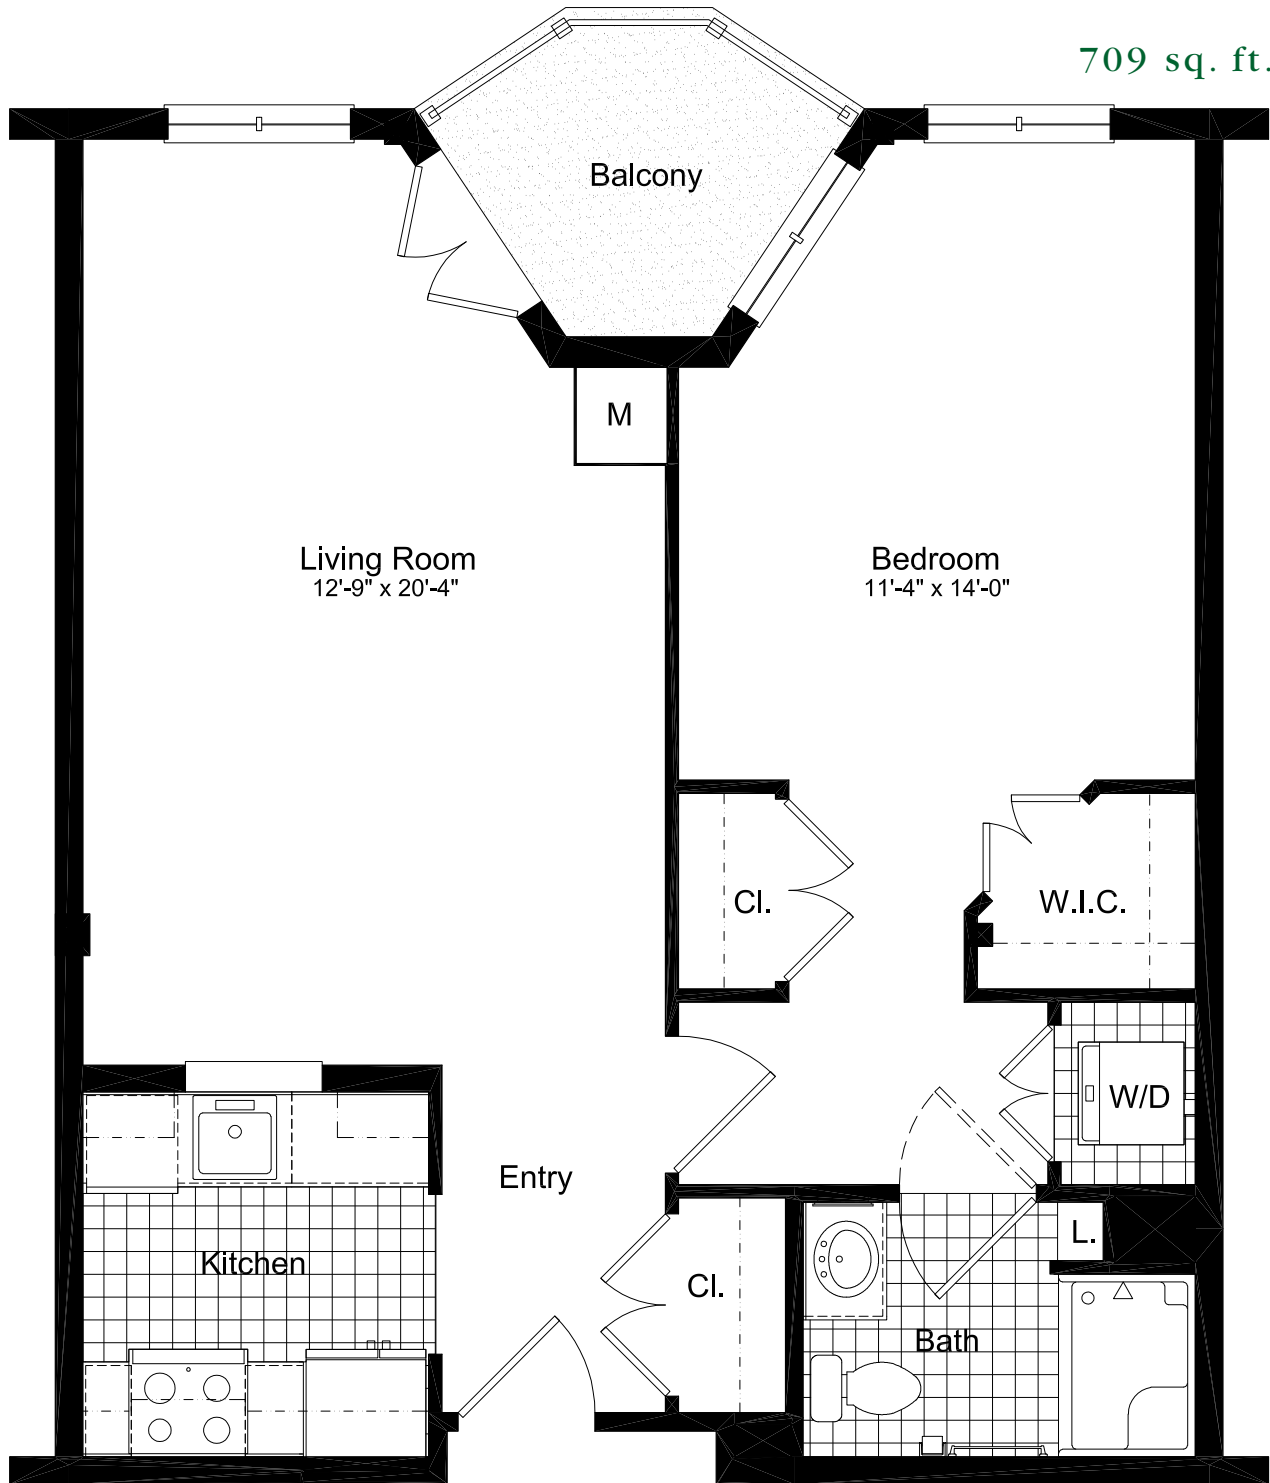

THE PLYMOUTH MEETING

Apartment
1 BEDROOM, 1 BATH

709 sq. ft.

THE HILL AT WHITEMARSH

4000 FOX HOUND DRIVE ~ LAFAYETTE HILL, PA 19444

PHONE: 215.402.8500 ~ FAX 215.402.8501 ~ TOLL-FREE 800-315-4103 ~ www.thehillatwhitemarsh.org