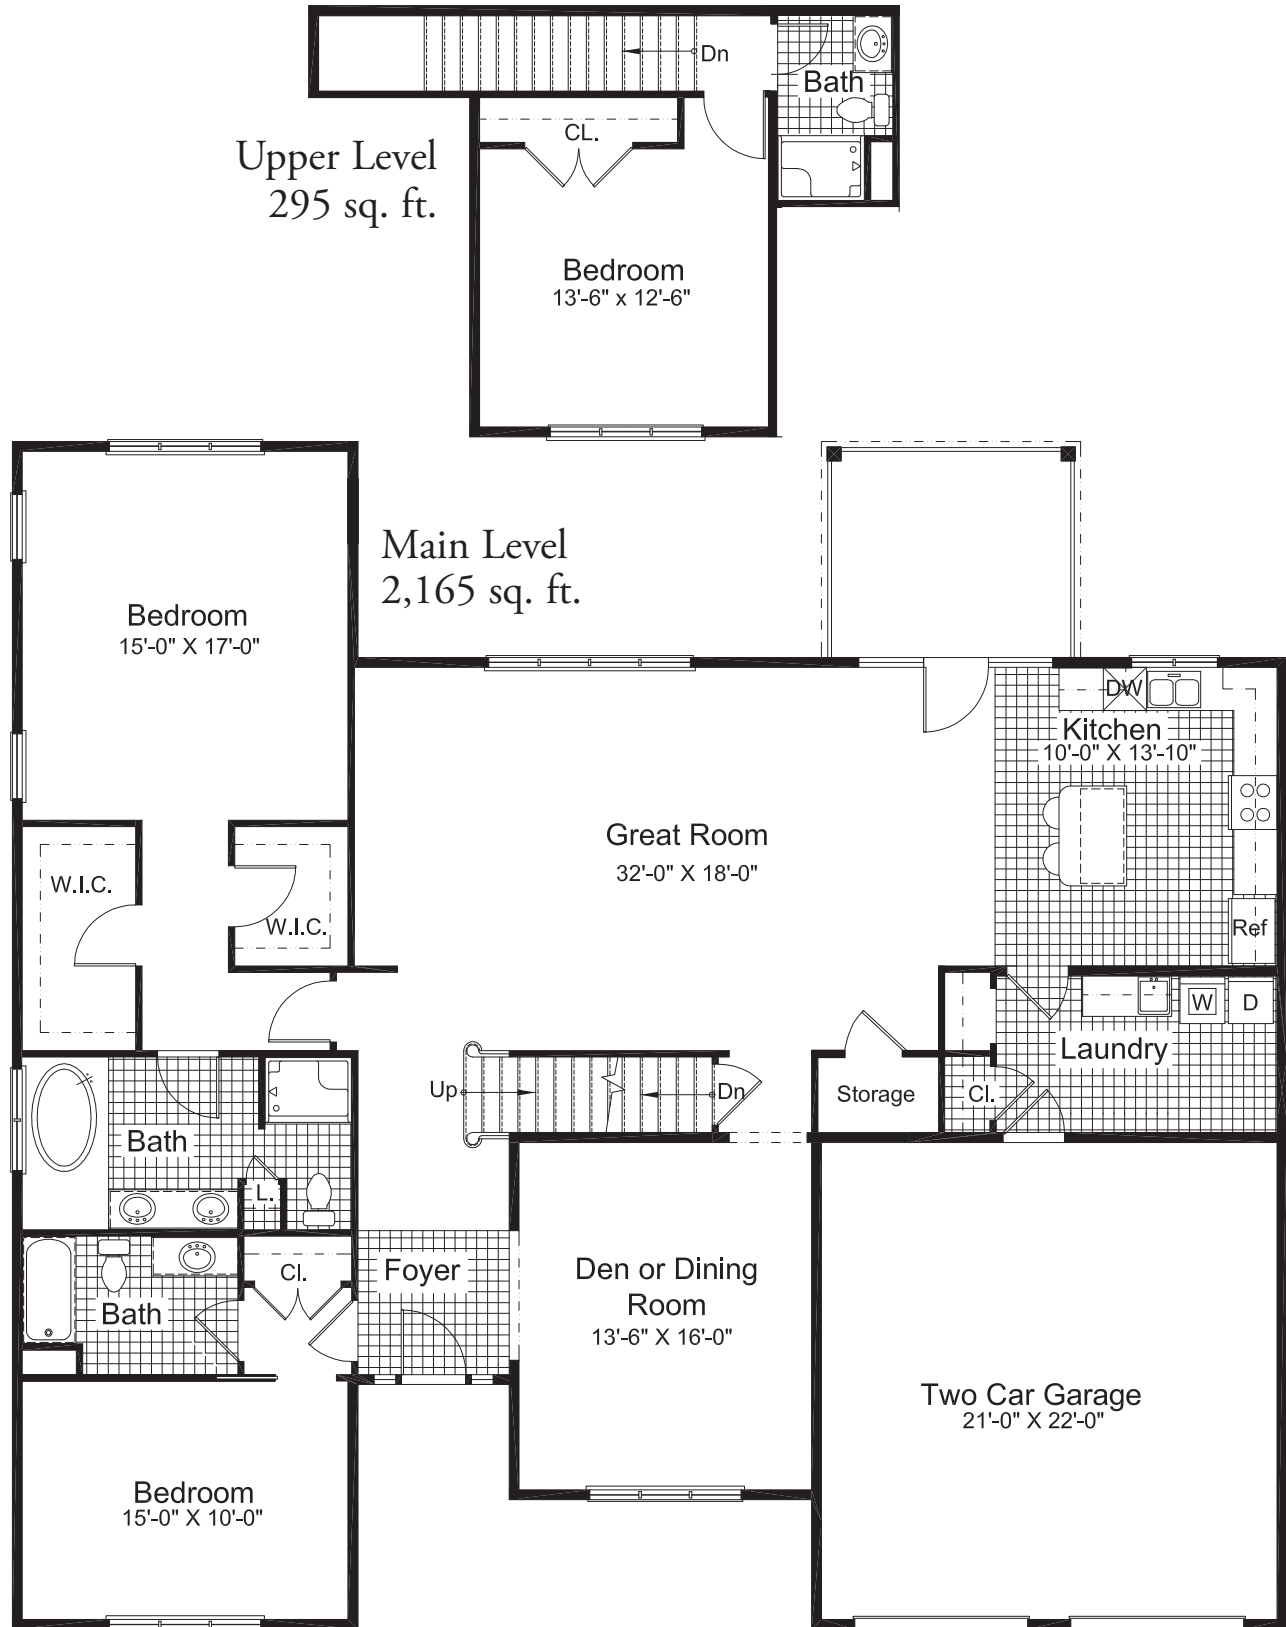

THE WHITEMARSH

Villa

THE HILL AT WHITEMARSH

4000 FOX HOUND DRIVE ~ LAFAYETTE HILL, PA 19444

PHONE: 215.402.8500 ~ FAX 215.402.8501 ~ TOLL-FREE 800-315-4103 ~ www.thehillatwhitemarsh.org