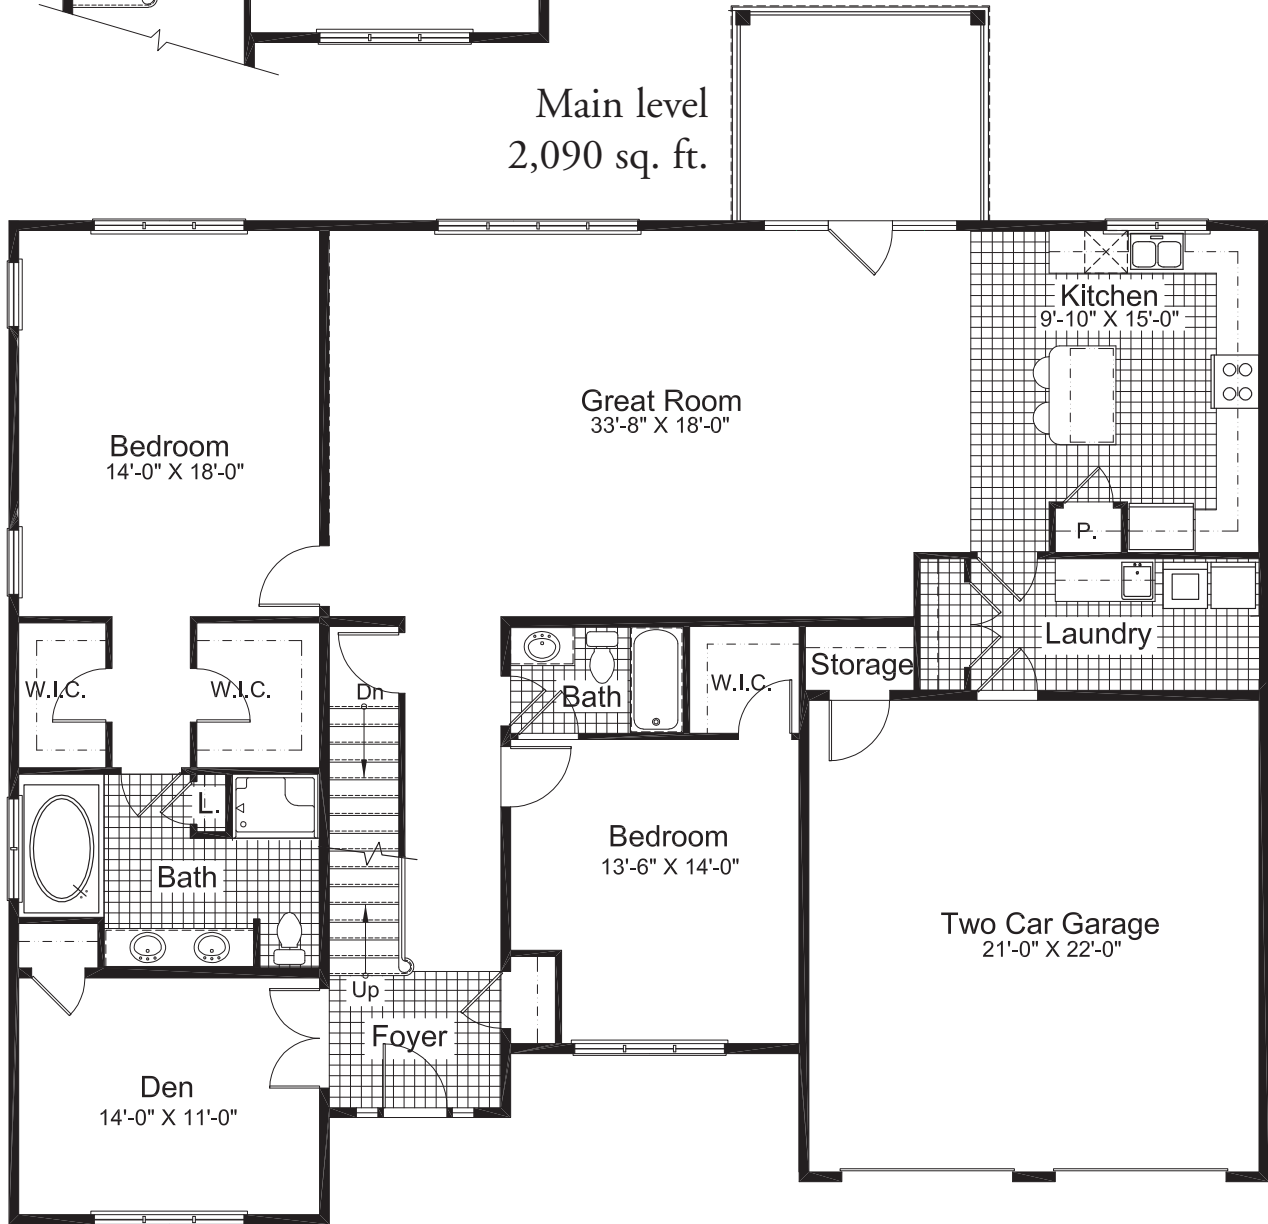

THE HUNTINGDON

Villa

Upper level
325 sq. ft.

Main level
2,090 sq. ft.

THE HILL AT WHITEMARSH

4000 FOX HOUND DRIVE ~ LAFAYETTE HILL, PA 19444

PHONE: 215.402.8500 ~ FAX 215.402.8501 ~ TOLL-FREE 800-315-4103 ~ www.thehillatwhitemarsh.org