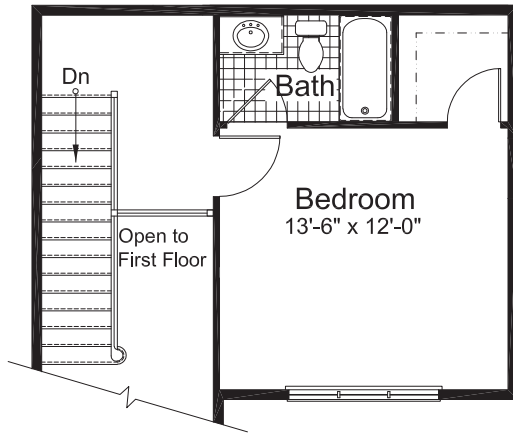

THE HUNTINGDON

Villa

Upper level
325 sq. ft.

Main level
2,090 sq. ft.

THE HILL AT WHITEMARSH

4000 FOX HOUND DRIVE ~ LAFAYETTE HILL, PA 19444

PHONE: 215.402.8500 ~ FAX 215.402.8501 ~ TOLL-FREE 800-315-4103 ~ www.thehillatwhitemarsh.org