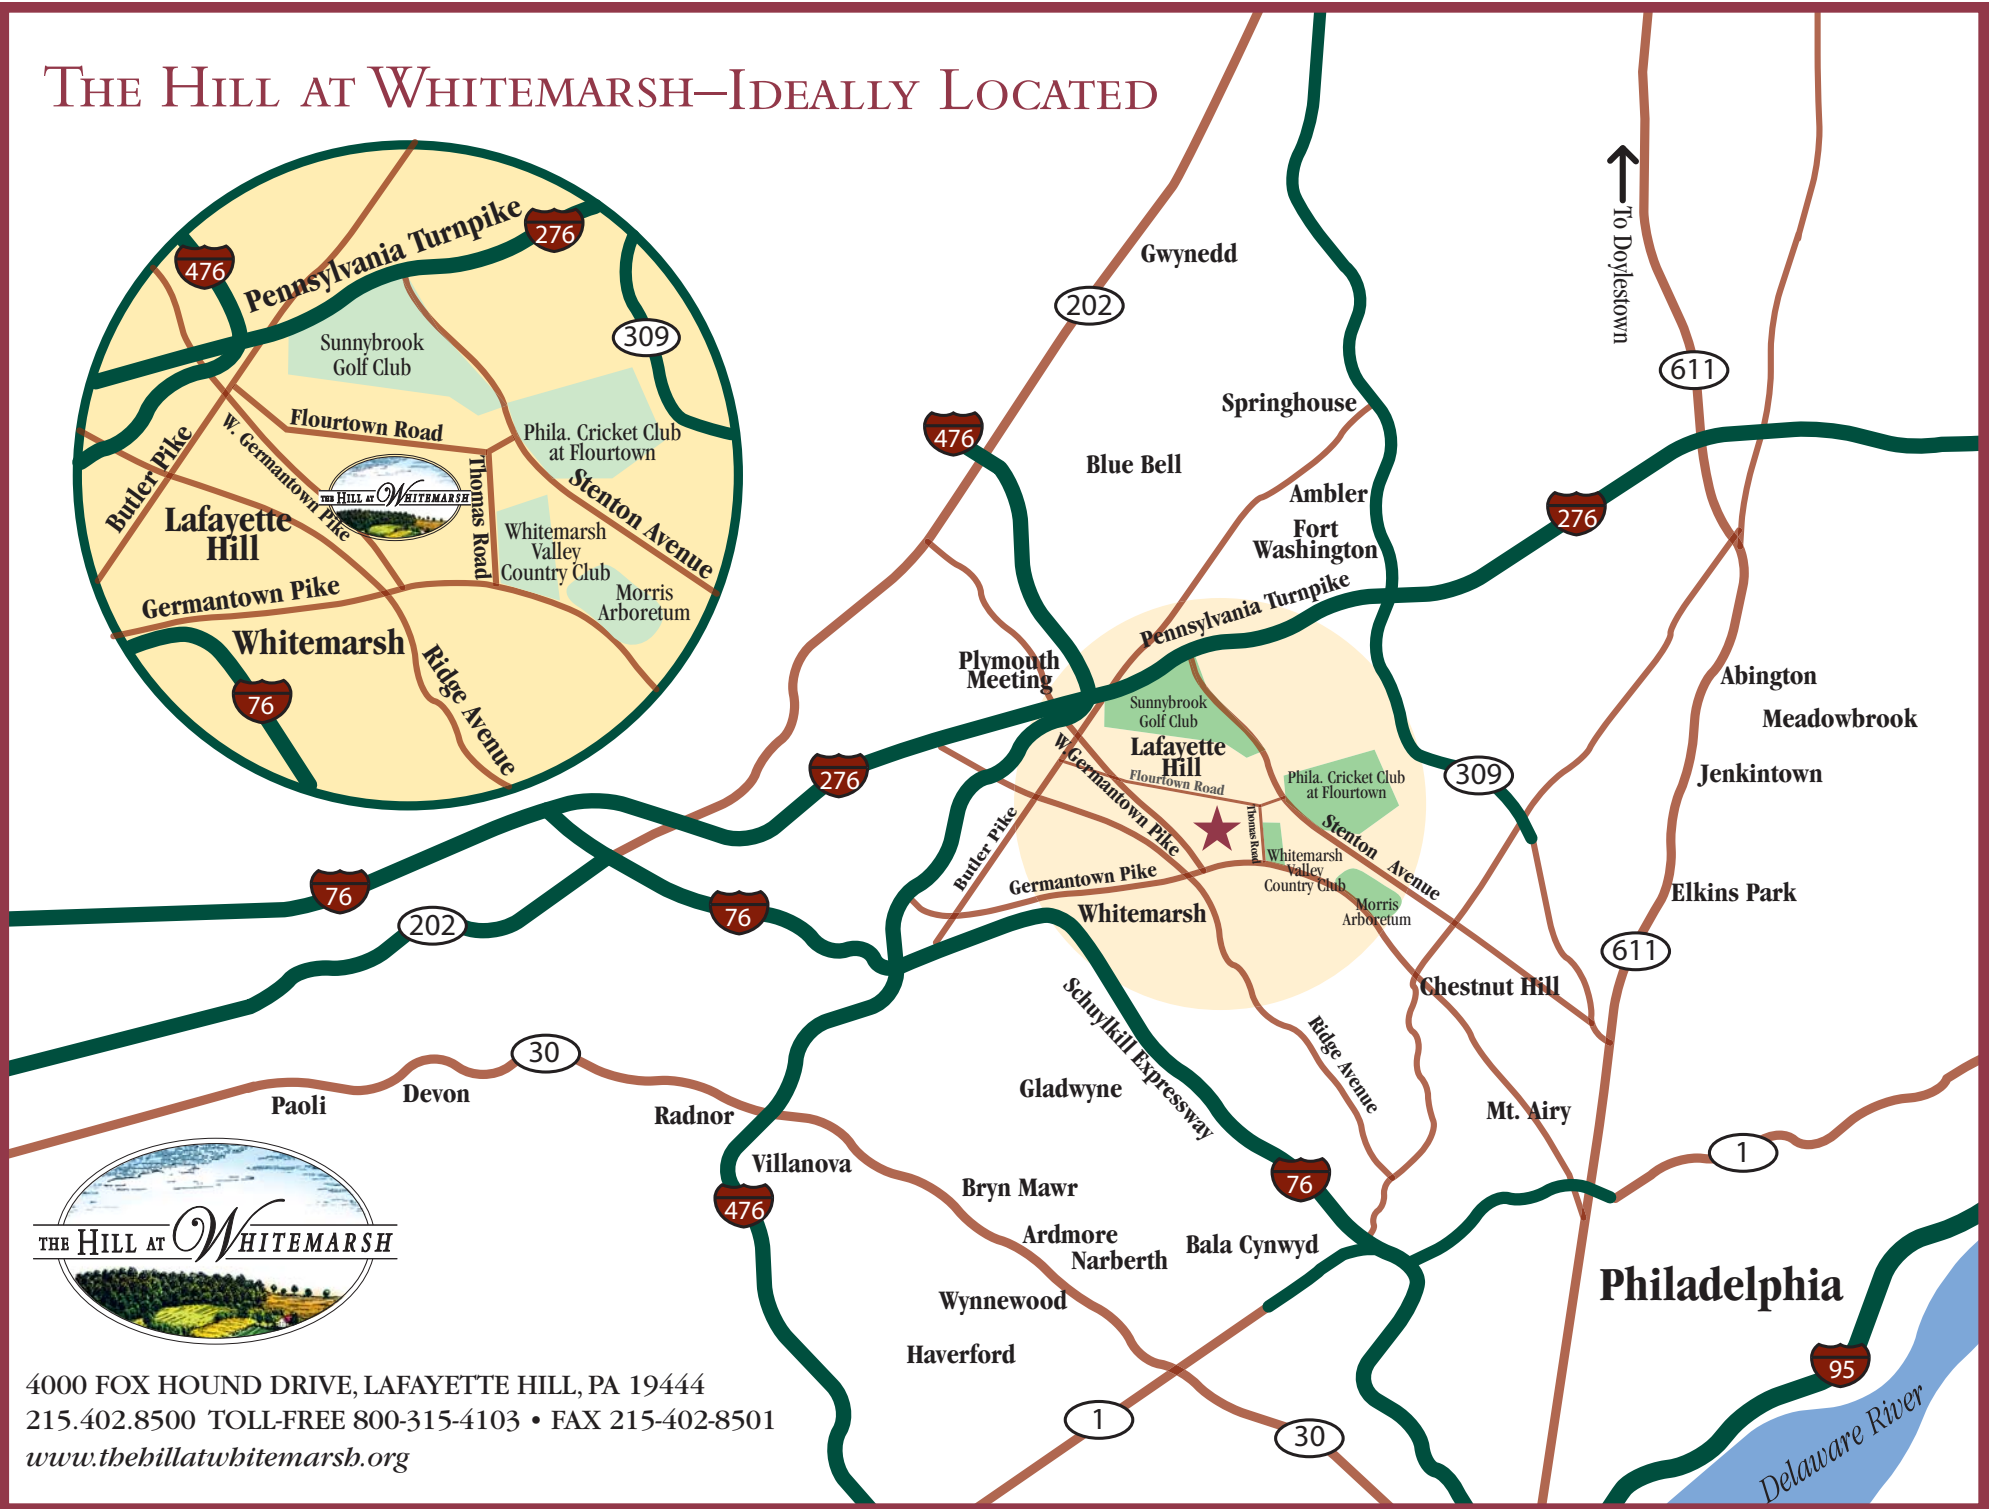

THE HILL AT WHITEMARSH—IDEALLY LOCATED

4000 FOX HOUND DRIVE, LAFAYETTE HILL, PA 19444
 215.402.8500 TOLL-FREE 800-315-4103 • FAX 215-402-8501
www.thehillatwhitemarsh.org