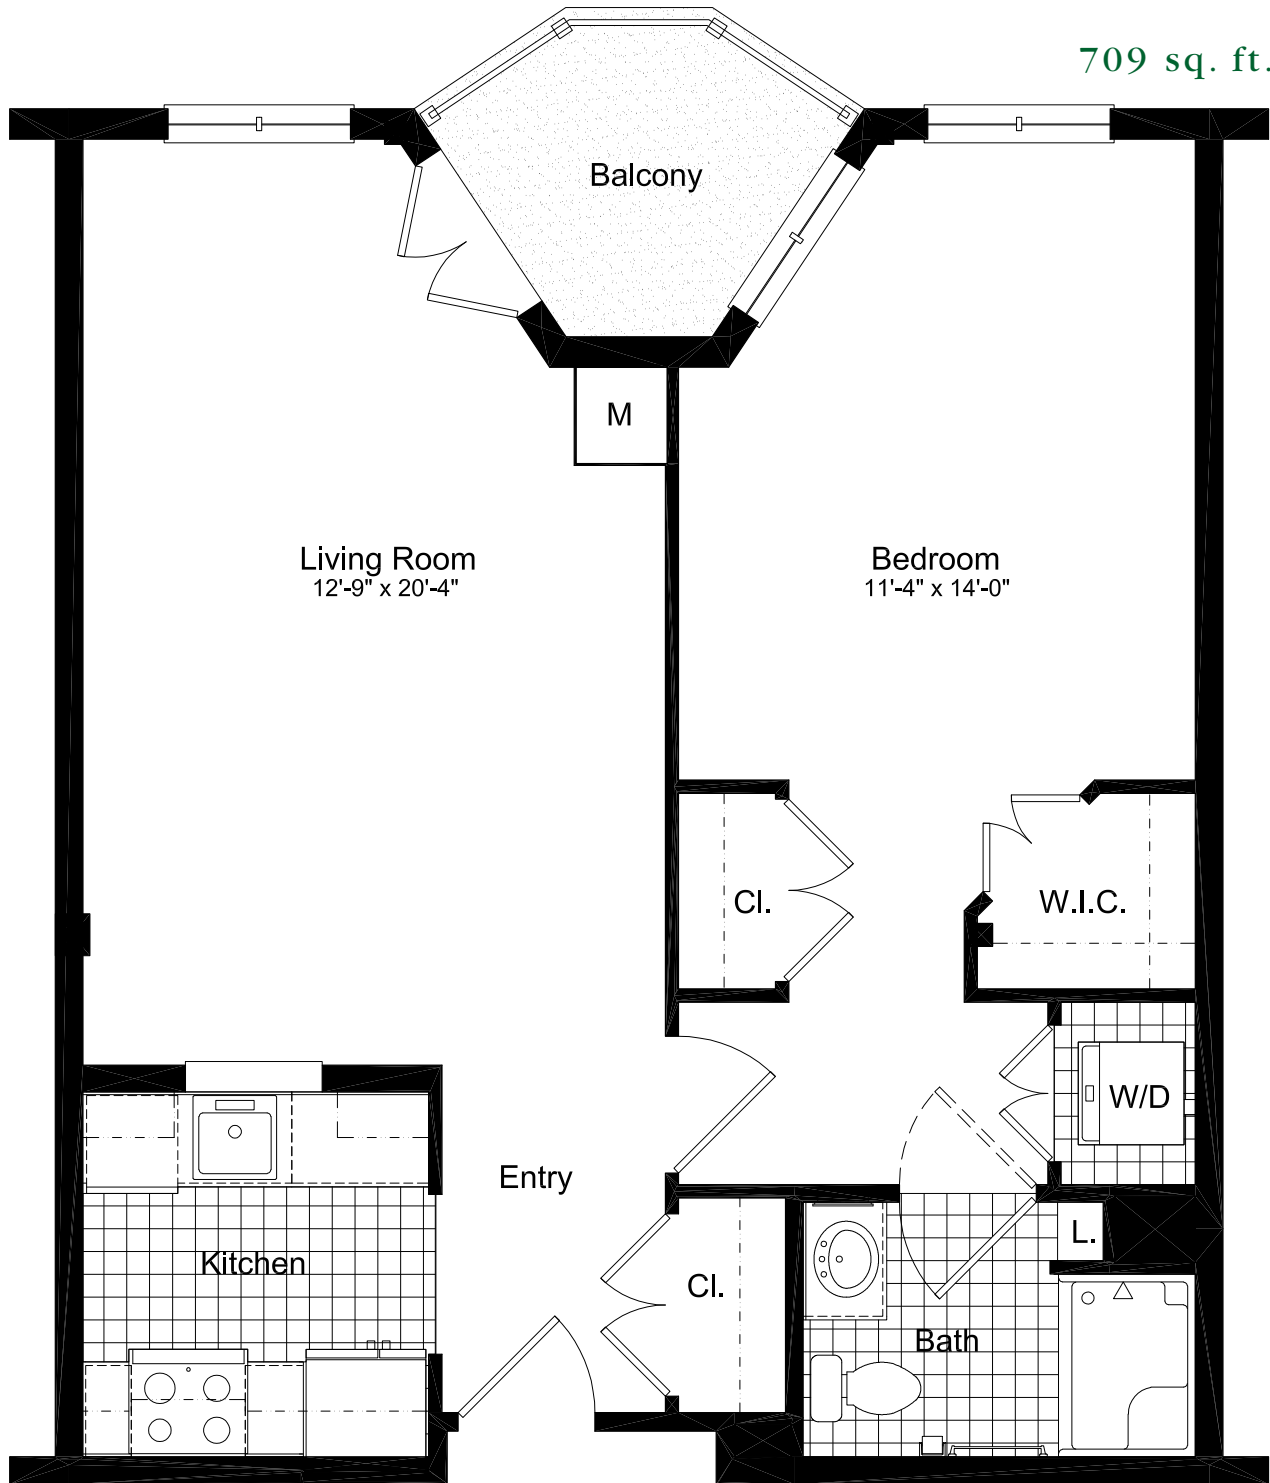

THE PLYMOUTH MEETING

Apartment

1 BEDROOM, 1 BATH

709 sq. ft.

THE HILL AT WHITEMARSH

4000 FOX HOUND DRIVE - LAFAYETTE HILL, PA 19444
PHONE: 215.402.8725 - TOLL-FREE 800.315.4103 - www.thehillatwhitemarsh.org