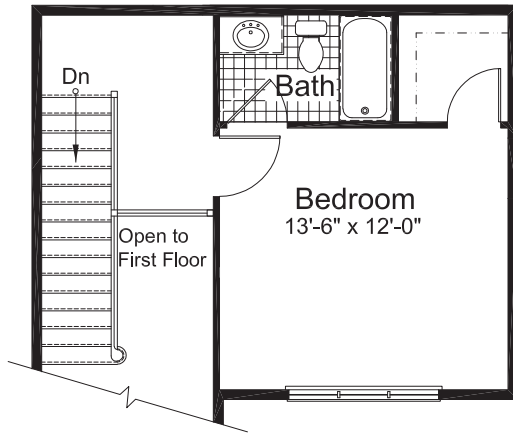

THE HUNTINGDON

Villa

Upper level
325 sq. ft.

Main level
2,090 sq. ft.

THE HILL AT WHITEMARSH

4000 FOX HOUND DRIVE - LAFAYETTE HILL, PA 19444
PHONE: 215.402.8725 - TOLL-FREE 800.315.4103 - www.thehillatwhitemarsh.org