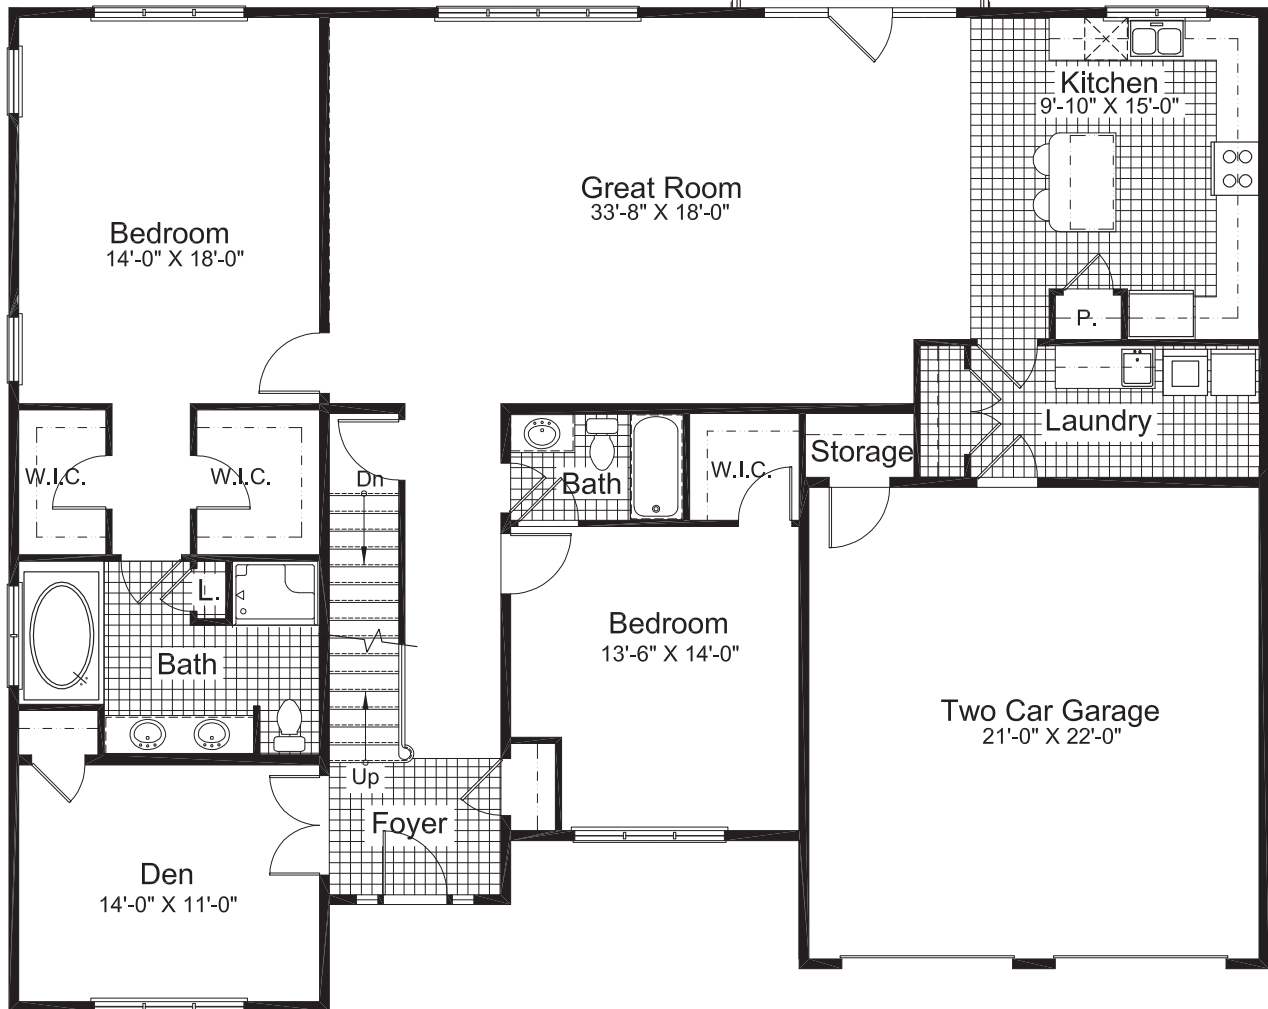

THE HUNTINGDON

Villa

Upper level
325 sq. ft.

Main level
2,090 sq. ft.

THE HILL AT WHITEMARSH

4000 FOX HOUND DRIVE - LAFAYETTE HILL, PA 19444
PHONE: 215.402.8725 - TOLL-FREE 800.315.4103 - www.thehillatwhitemarsh.org