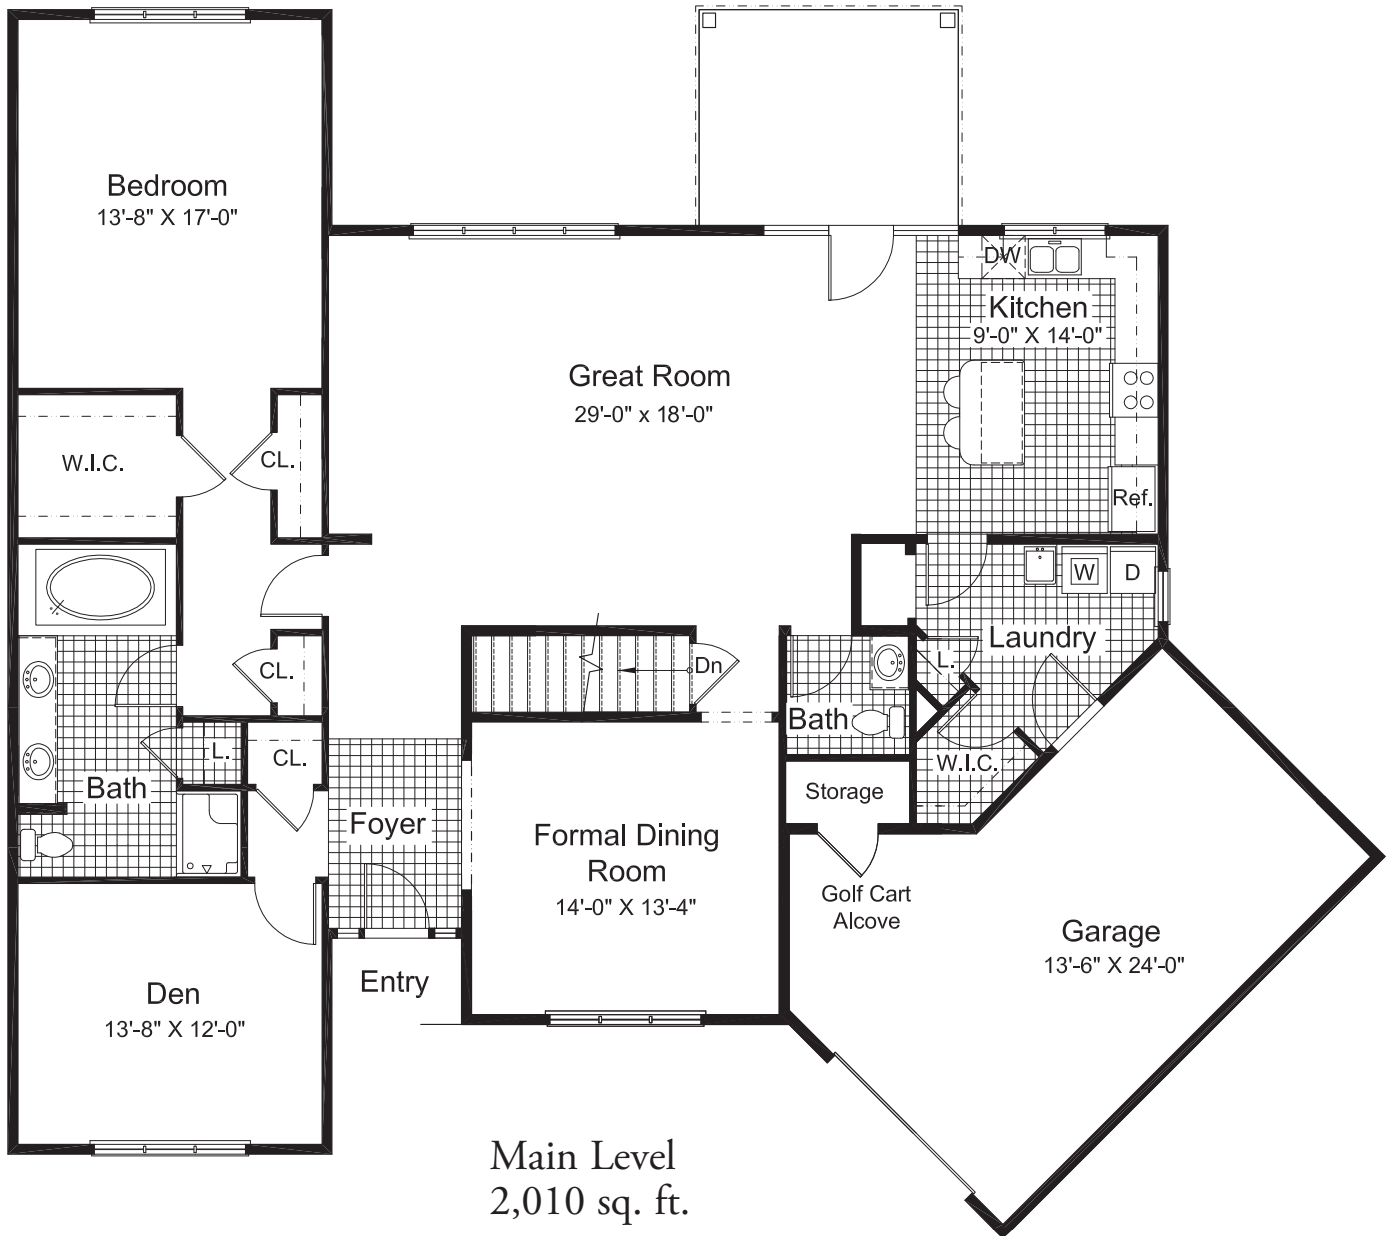

THE WYNDMOOR

Cottage

THE HILL AT WHITEMARSH

4000 FOX HOUND DRIVE - LAFAYETTE HILL, PA 19444
PHONE: 215.402.8725 - TOLL-FREE 800.315.4103 - www.thehillatwhitemarsh.org