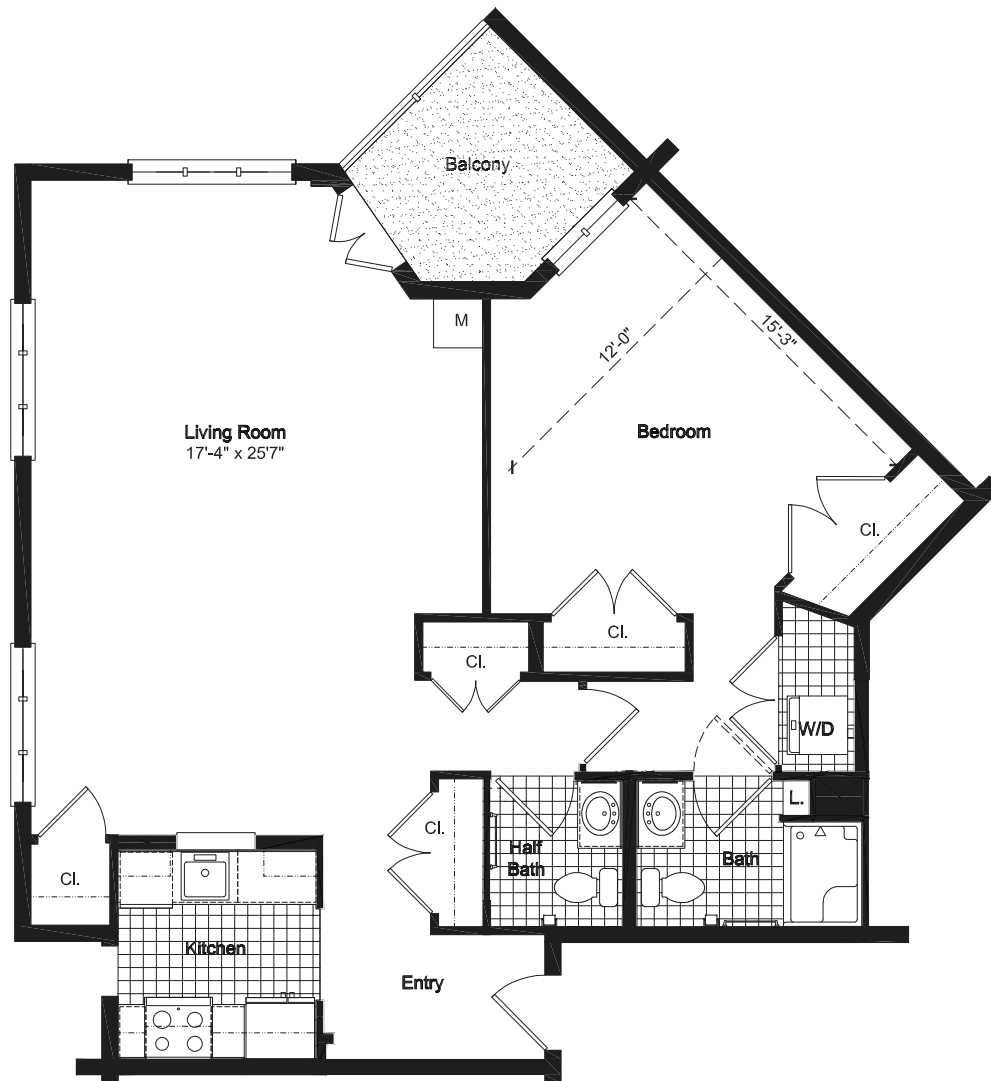

THE FRANKLIN

APARTMENT

1 Bedroom, 1 1/2 Baths

986 sq. ft.

The Hill
at Whitemarsh

It's How You Live

A NOT-FOR-PROFIT CONTINUING CARE RETIREMENT COMMUNITY

215.402.8725 | TheHillatWhitemarsh.org