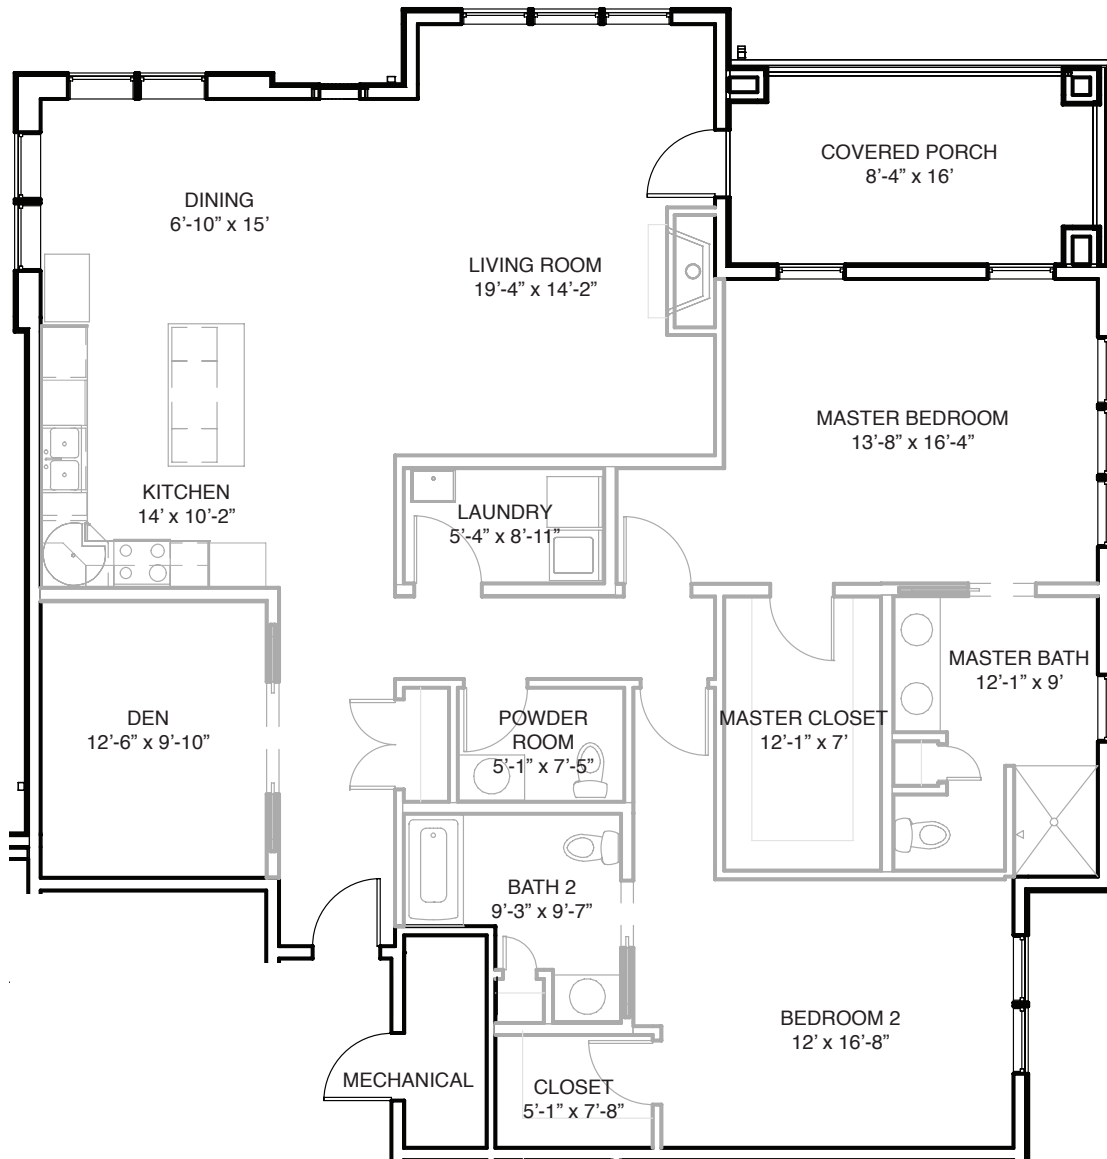

THE TERRACES RESIDENCE THE HIGHLAND

APARTMENT

2 Bedrooms, 2 1/2 Baths

1,936 sq. ft.

The Hill
at Whitemarsh

It's How You Live

A NOT-FOR-PROFIT CONTINUING CARE RETIREMENT COMMUNITY

215.402.8725 | TheHillatWhitemarsh.org