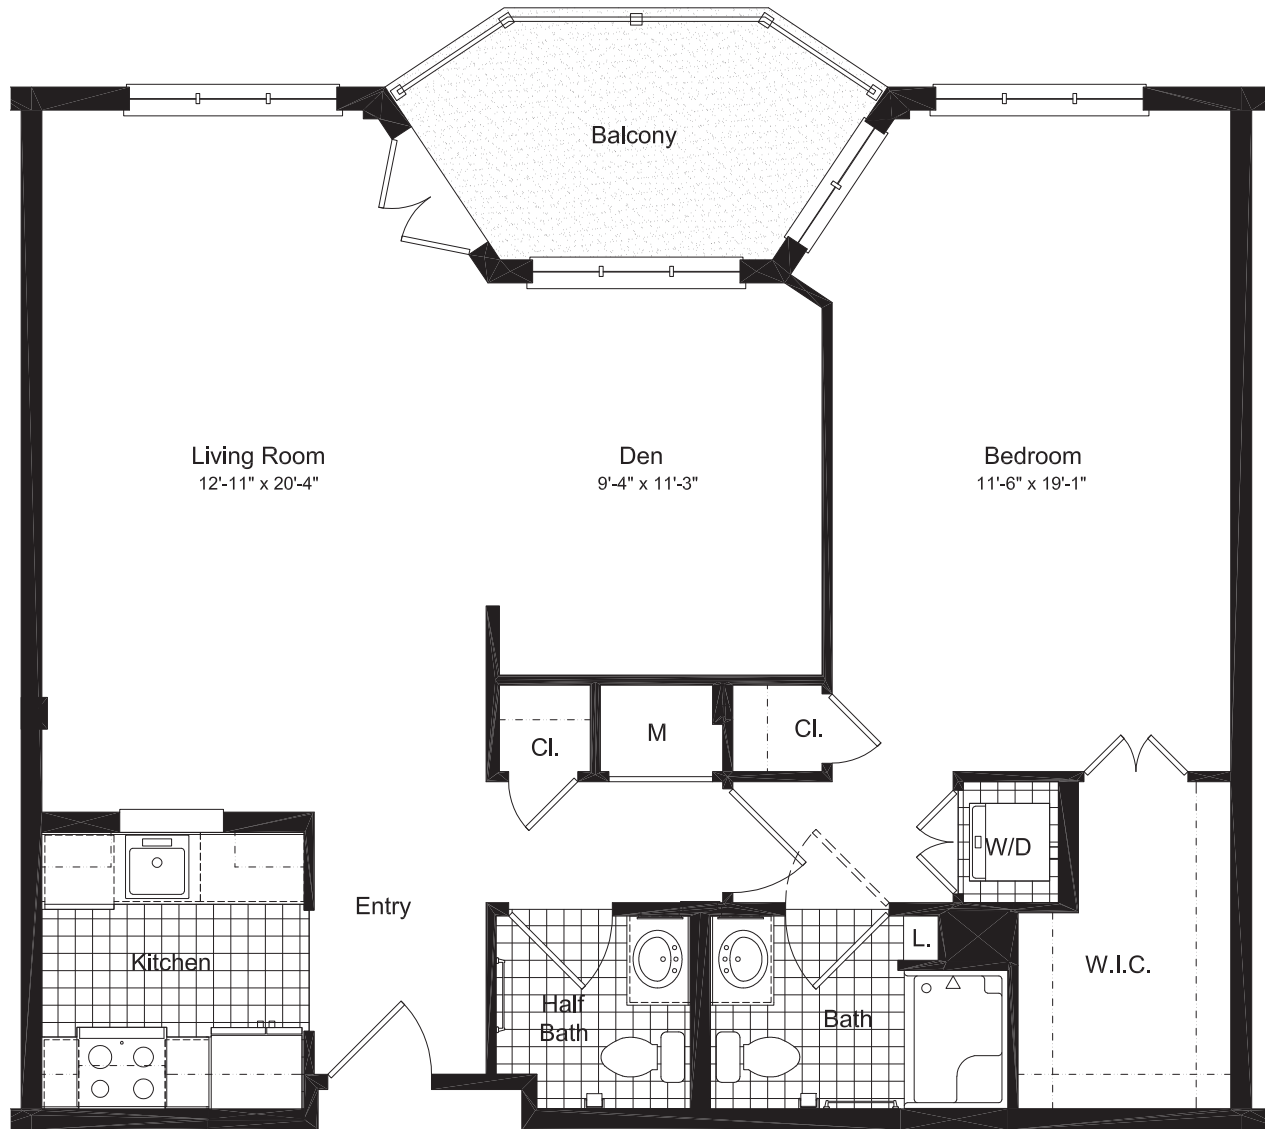

THE LAFAYETTE

APARTMENT

1 Bedroom, Den, 1 1/2 Baths
986 sq. ft.

The Hill
at Whitemarsh

It's How You Live

A NOT-FOR-PROFIT CONTINUING CARE RETIREMENT COMMUNITY

215.402.8725 | TheHillatWhitemarsh.org