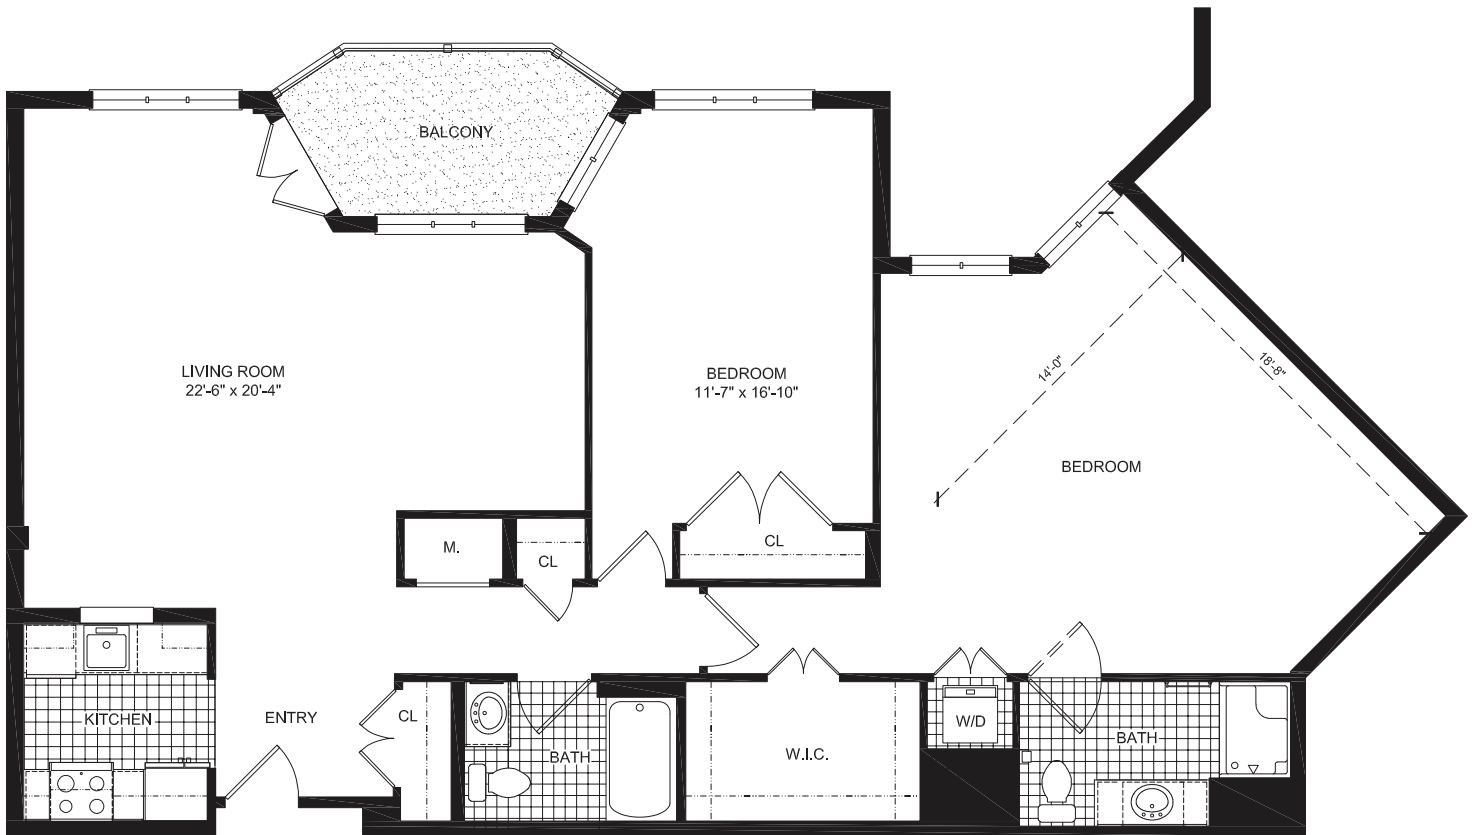

THE PHILADELPHIAN

APARTMENT

2 Bedrooms, 2 Baths

1,428 sq. ft.

The Hill
at Whitemarsh

It's How You Live

A NOT-FOR-PROFIT CONTINUING CARE RETIREMENT COMMUNITY

215.402.8725 | TheHillatWhitemarsh.org