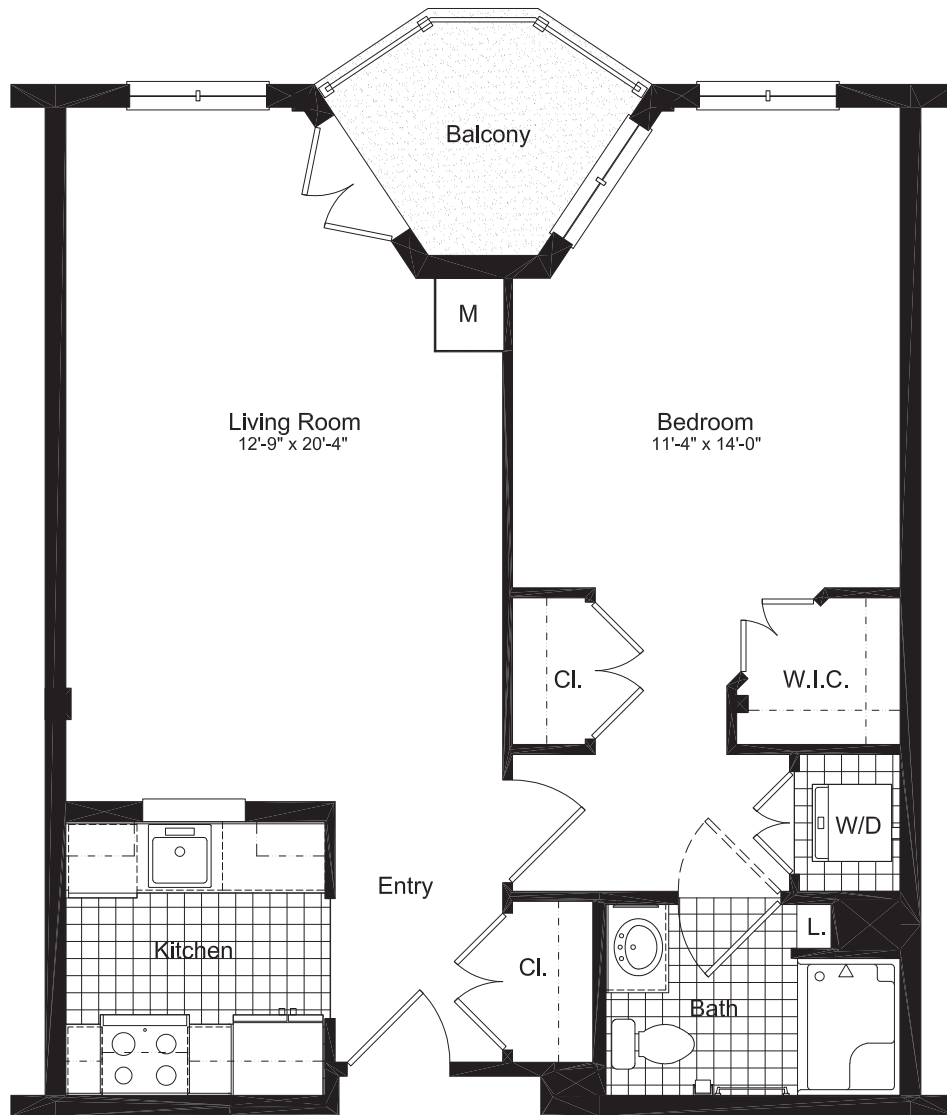

THE PLYMOUTH MEETING

APARTMENT

1 Bedroom, 1 Bath

709 sq. ft.

The Hill
at Whitemarsh

It's How You Live

A NOT-FOR-PROFIT CONTINUING CARE RETIREMENT COMMUNITY

215.402.8725 | TheHillatWhitemarsh.org