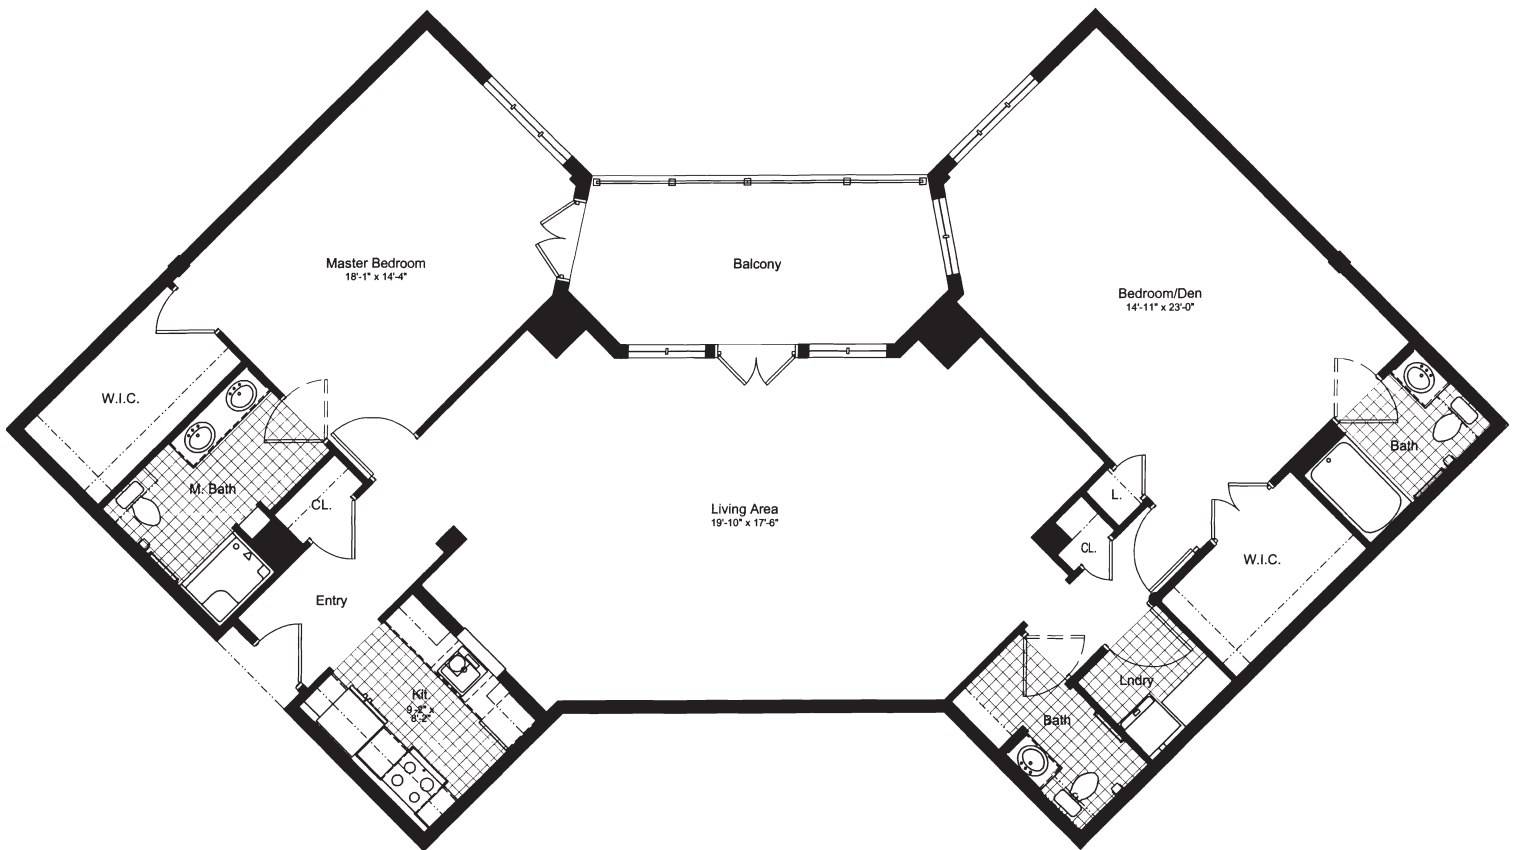

# THE WISSAHICKON

## APARTMENT

2 Bedrooms, 2 1/2 Baths

1,758 sq. ft.

The Hill  
at Whitemarsh

It's How You Live

A NOT-FOR-PROFIT CONTINUING CARE RETIREMENT COMMUNITY

215.402.8725 | [TheHillatWhitemarsh.org](http://TheHillatWhitemarsh.org)