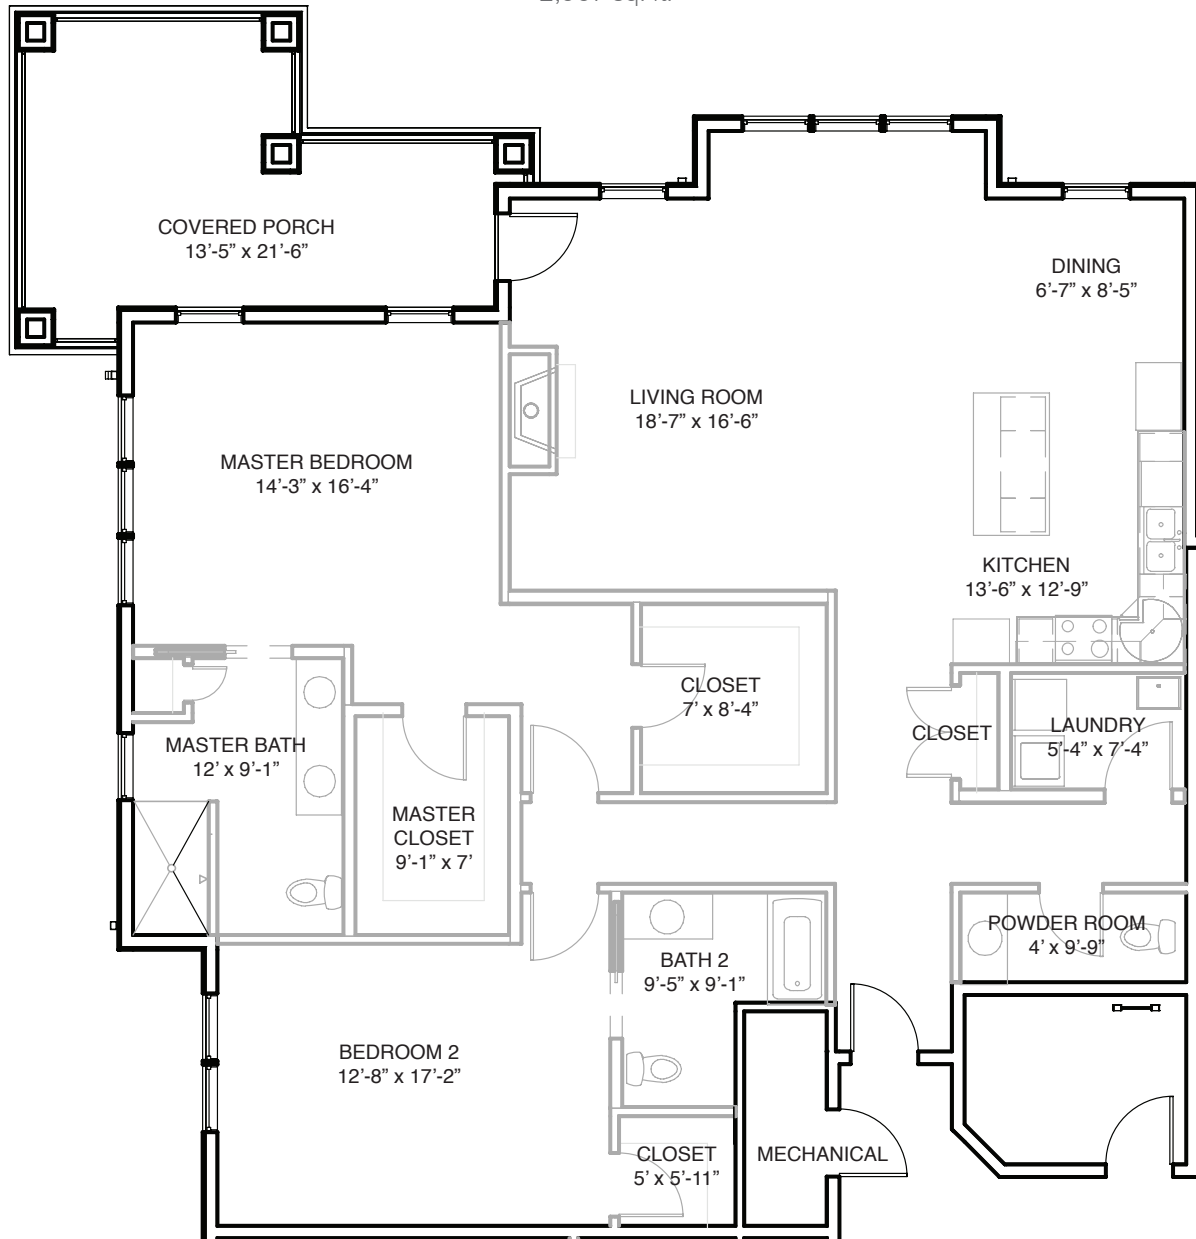

THE TERRACES RESIDENCE THE WOODMERE

APARTMENT

2 Bedrooms, 2 1/2 Baths
2,007 sq. ft.

The Hill
at Whitemarsh

It's How You Live

A NOT-FOR-PROFIT CONTINUING CARE RETIREMENT COMMUNITY

215.402.8725 | TheHillatWhitemarsh.org